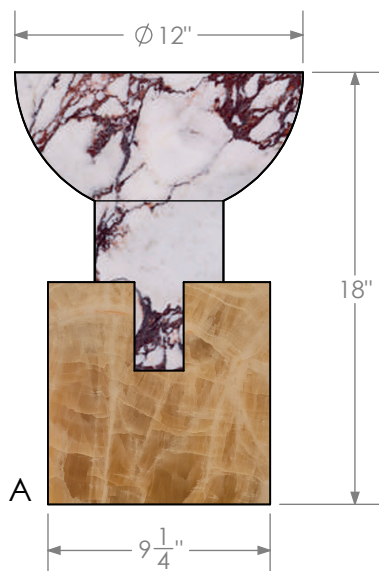

MARBLE BLOCK SIDE TABLE

Interlocking shapes in contrasting colors of marble make up this sculptural side table.

Materials

Marble

Standard Finishes

A: Calacatta Viola Top, Onice Marrone Base
 B: Arabescato Rosso Orobico Top, Picasso Green Base
 C: Rosa Portogallo Top, Breccia Sarda Base

Dimensions

12" W x 18" H x 12" D

Notes

When ordering, please specify color A, B, or C.

Retail

A: \$9,750
 B or C: \$8,250

Lead Time

10-12 weeks

Customization Available - please contact us. **Weight** ~80 lbs