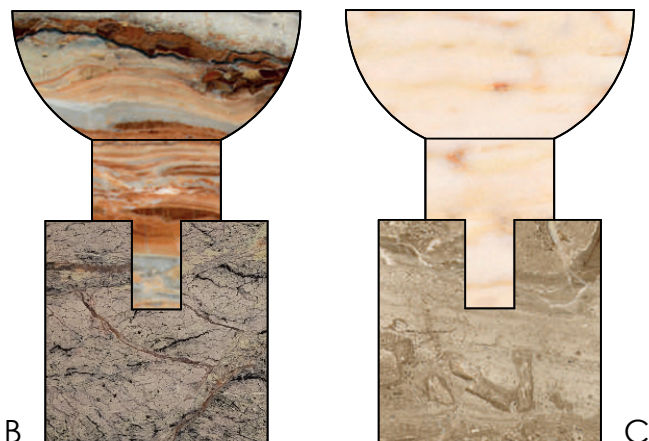

MARBLE BLOCK SIDE TABLE

Interlocking shapes in contrasting colors of marble make up this sculptural side table.

Materials

Marble

Standard Finishes

A: Calacatta Viola Top, Onice Marrone Base
 B: Arabescato Rosso Orobico Top, Picasso Green Base
 C: Rosa Portogallo Top, Breccia Sarda Base

Dimensions

12" W x 18" H x 12" D

Notes

When ordering, please specify color A, B, or C.

Retail

A: \$9,750
 B or C: \$8,250

Lead Time

10-12 weeks

Customization Available - please contact us. **Weight** ~80 lbs