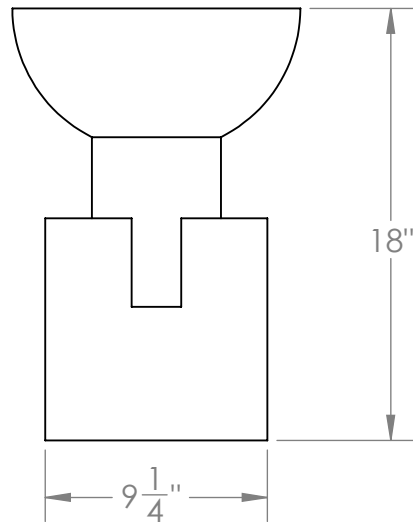

# BLOCK SIDE TABLE

Made of cold rolled steel, the table is finished in a light antique brass with a dark antique brass block base. The contrasting finishes accentuate the interlocking shapes.

### Dimensions

12" W x 18" H x 12" D

### Lead Time

8-10 Weeks

**Customization** Available - please contact us. **Weight** ~15 lbs