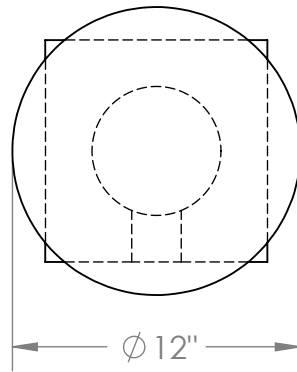

# BLOCK SIDE TABLE

Made of cold rolled steel, the table is finished in a light antique brass with a dark antique brass block base. The contrasting finishes accentuate the interlocking shapes.

### Dimensions

12" W x 18" H x 12" D