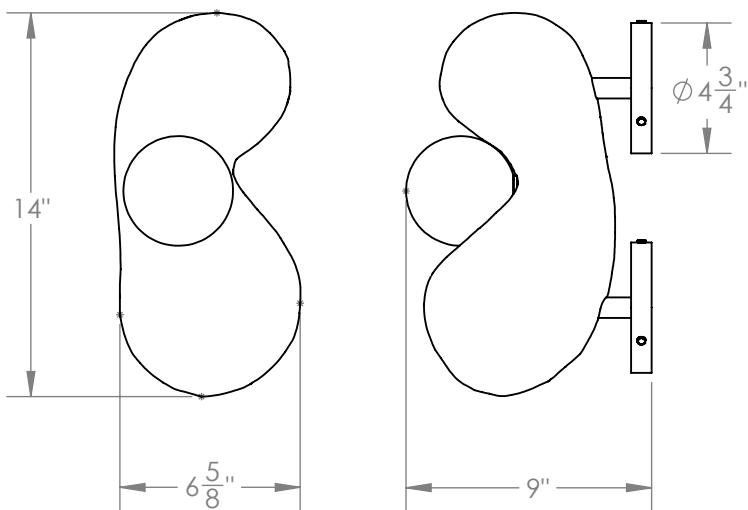

BABY SCONCE

An organic clay sculpture that has been cast in hot-patinated bronze. The addition of hand-blown glass completes this sculptural light form.

Materials

Cast Bronze
Glass
Brass

Standard Finishes

Sulfur Bronze
White Frosted Glass

Dimensions

6-5/8" W x 14" H x 9" D

Notes

Lamping: 1 G9 bulb, max 75W. 4.5W dimmable LED bulb included. 450 lumens, 2700K color temperature. 120V, UL approved. (240V available)
Available with wall plug and inline dimmer: +\$250. Also available as a pendant upon request.

Retail

\$10,750

Lead Time

22-24 Weeks

Customization Available - please contact us. **Weight** ~35 lbs