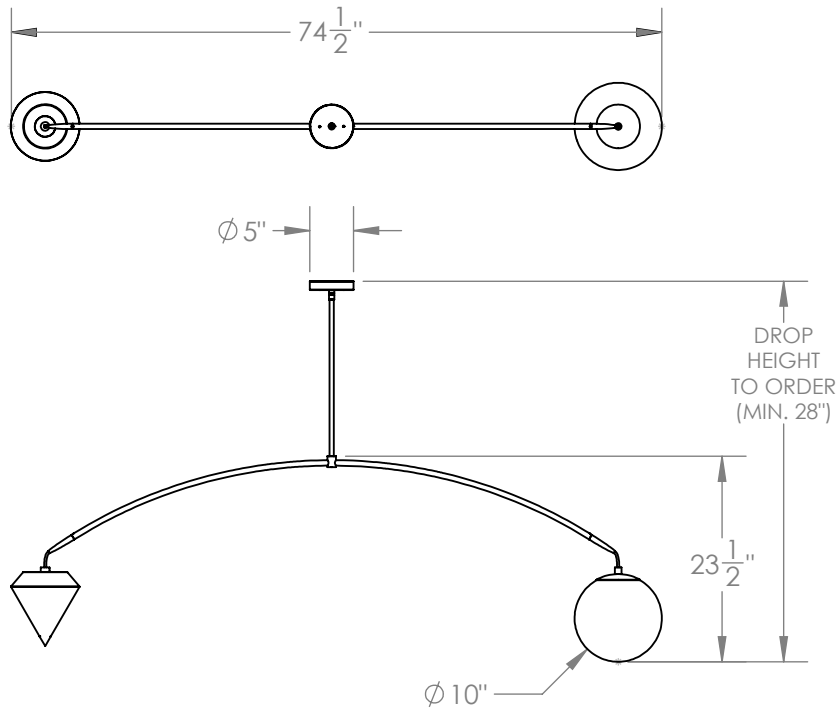

ARC LIGHT

Comprised of a beautifully tapered arc held in perfect balance by a white glass orb and our signature large plumb weight.

Materials

Steel
Brass
Glass

Standard Finishes

Antique Brass
Satin Black
Brushed Brass
White Frosted Glass

Dimensions

74-1/2" W x 23-1/2" H x 10" D
Overall height to order - minimum 28"

Notes

Lamping: 1 E26 bulb, max 75W. 5.5W dimmable LED bulb included.
465 lumens, 2700K color temperature.
120V, UL approved. (240V available)

Retail

\$7,000

Lead Time

8-10 Weeks

Customization Available - please contact us. **Weight** ~15 lbs