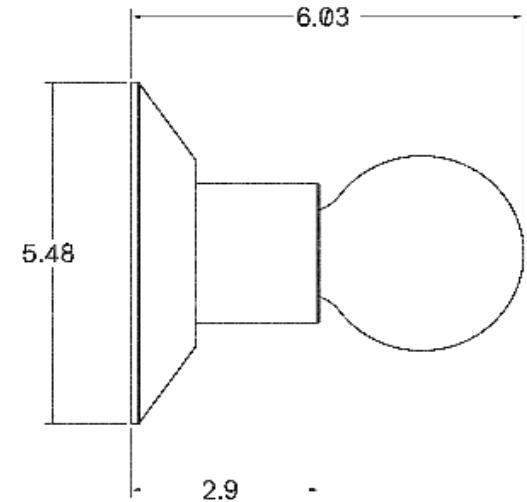

DESCRIPTION

The design emerged by stripping the fixture to its bare essentials, emphasizing the high quality of the material including a spun metal socket cover and hand turned wood canopy. The simplicity of the form lends itself to be used in a number of different ways and arranged in groups.

Sylvania 6W 240V Bulb

LAMP QUANTITY

1

BRIGHTNESS

320 Lumens

MAX WATTAGE

60W

DIMENSIONAL DRAWING