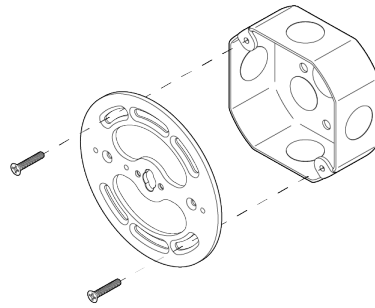

DESCRIPTION

The design emerged by stripping the fixture to its bare essentials, emphasizing the high quality of the material including a spun metal socket cover and hand turned wood canopy. The simplicity of the form lends itself to be used in a number of different ways and arranged in groups.

MATERIALS

Brass, Wood

METAL FINISHES

Available in All Standard Metal Finishes

WOOD FINISHES

Available in All Standard Wood Finishes

MOUNTING HARDWARE DIAGRAM

MOUNTING

Universal

WEIGHT

2.5 lb

LAMPING

E26 or E27 Screw Base. Type G Lamps

BULB INCLUDED (120V USA)

Clear Globe Incandescent 40W Bulb

BULB INCLUDED (240V EU)