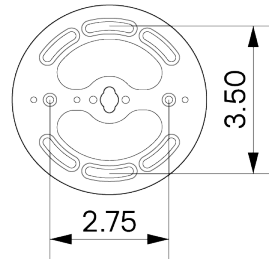

DESCRIPTION

The design emerged by stripping the fixture to its bare essentials, emphasizing the high quality of the material including a spun metal socket cover and hand turned wood canopy. The simplicity of the form lends itself to be used in a number of different ways and arranged in groups.

MATERIALS

Brass, Wood

METAL FINISHES

Available in All Standard Metal Finishes

WOOD FINISHES

Available in All Standard Wood Finishes

MOUNTING HARDWARE DIAGRAM

MOUNTING

Universal

WEIGHT

2.5 lb

LAMPING

E26 or E27 Screw Base. Type G Lamps

BULB INCLUDED (120V USA)

Clear Globe Incandescent 40W Bulb

BULB INCLUDED (240V EU)

Sylvania 6W 240V Bulb

LAMP QUANTITY

1

BRIGHTNESS

320 Lumens

MAX WATTAGE

60W