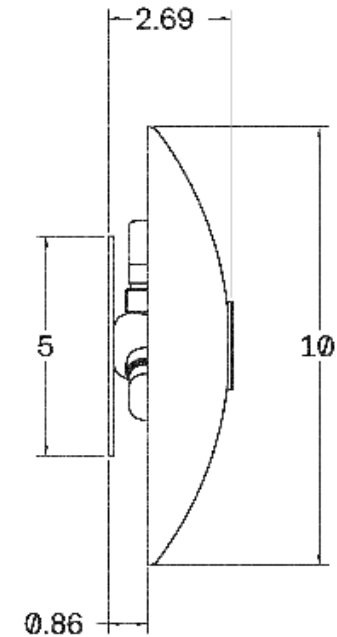

3

**BRIGHTNESS**

1635 Lumens

**MAX WATTAGE**

6W

**DIMMING**

LED+

**DIMENSIONAL DRAWING**