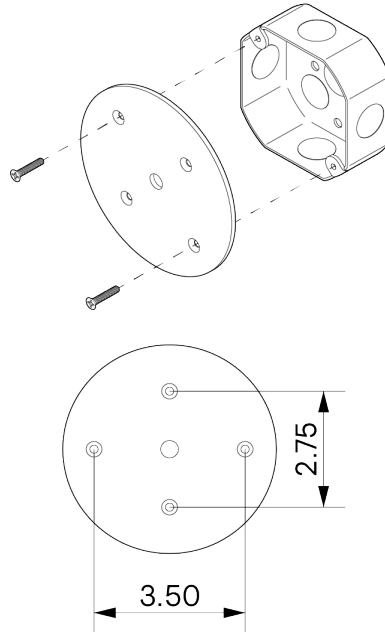

DESCRIPTION

A hand-turned wood dome seamlessly floats over a glowing backdrop. Available in a selection of American Hardwoods and outfitted with an optional touch switch in the center by request.

MATERIALS

Brass, Wood

METAL FINISHES

Available in All Standard Metal Finishes

WOOD FINISHES

Available in All Standard Wood Finishes

MOUNTING HARDWARE DIAGRAM

MOUNTING

Universal

WEIGHT

2.5 lb

LAMPING

G8 Bi-Pin Base. Type T Lamps

BULB INCLUDED (120V USA)

Emery Allen 4.5W G8 Bulb

BULB INCLUDED (240V EU)

Emery Allen 4.5W G8 240V Bulb

LAMP QUANTITY

3

BRIGHTNESS

1635 Lumens

MAX WATTAGE

6W

DIMMING

LED+