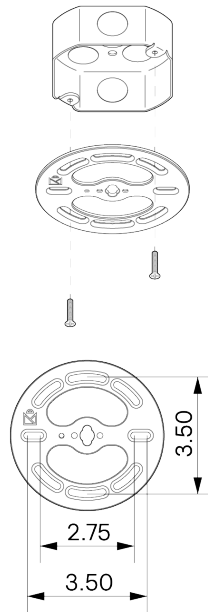

Wood Cylinder Pendant 12"

ALLIED MAKER

CEI-133

Wood Cylinder Pendant 12"

ALLIED MAKER

CEI-133

DESCRIPTION

The Wood Cylinder collection features high-quality wood turned into a cylinder shape and a mouth-blown glass orb. The cylinders can hang as a small pendants individually or be arranged into dramatic groups.

MOUNTING HARDWARE DIAGRAM

MOUNTING	WEIGHT
Universal	3.5 lb

LAMPING

G8 Bi-Pin Base. Type T Lamps

BULB INCLUDED (120V USA)

Emery Allen 4.5W G8 Bulb

BULB INCLUDED (240V EU)

Emery Allen 4.5W G8 240V Bulb