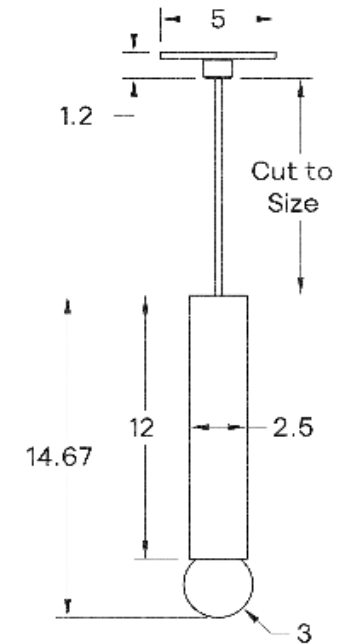

MOUNTING HARDWARE DIAGRAM

MOUNTING	WEIGHT
Universal	3.5 lb

LAMPING

G8 Bi-Pin Base. Type T Lamps

BULB INCLUDED (120V USA)

Emery Allen 4.5W G8 Bulb

BULB INCLUDED (240V EU)

Emery Allen 4.5W G8 240V Bulb

DIMENSIONAL DRAWING

CERTIFICATIONS

CE, Damp Locations, UL and cUL Certified