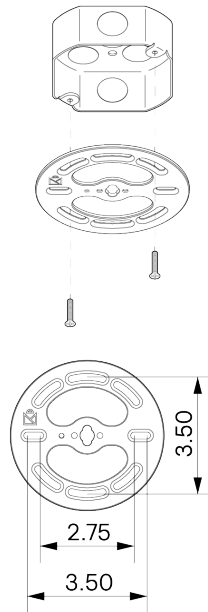

Wood Cylinder Pendant 04"

CEI-131

Wood Cylinder Pendant 04"

DESCRIPTION

The Wood Cylinder collection features high-quality wood turned into a cylinder shape and a mouth-blown glass orb. The cylinders can hang as a small pendants individually or be arranged into dramatic groups.

MOUNTING HARDWARE DIAGRAM

MOUNTING	WEIGHT
Universal	2.25 lb

LAMPING

G8 Bi-Pin Base. Type T Lamps

BULB INCLUDED (120V USA)

Emery Allen 4.5W G8 Bulb

BULB INCLUDED (240V EU)

Emery Allen 4.5W G8 240V Bulb