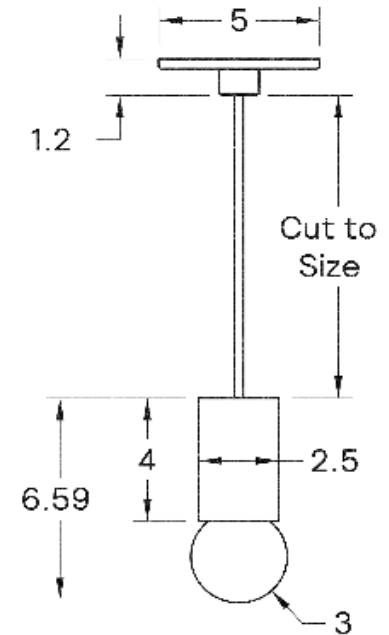

MOUNTING HARDWARE DIAGRAM

MOUNTING	WEIGHT
Universal	2.25 lb

LAMPING

G8 Bi-Pin Base. Type T Lamps

BULB INCLUDED (120V USA)

Emery Allen 4.5W G8 Bulb

BULB INCLUDED (240V EU)

Emery Allen 4.5W G8 240V Bulb

DIMENSIONAL DRAWING

CERTIFICATIONS

CE, Damp Locations, UL and cUL Certified