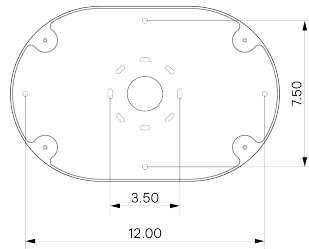

MOUNTING HARDWARE DIAGRAM

MOUNTING

Universal

WEIGHT

17.75 lb

LAMPING

G8 Bi-Pin Base. Type T Lamps

BULB INCLUDED (120V USA)