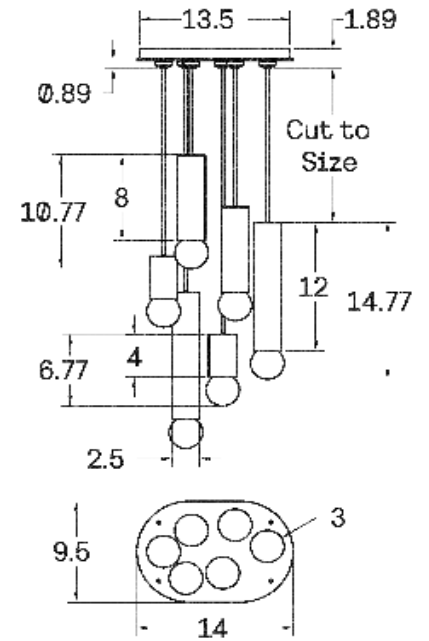

DIMENSIONAL DRAWING

CERTIFICATIONS

CE, Damp Locations, UL and cUL Certified