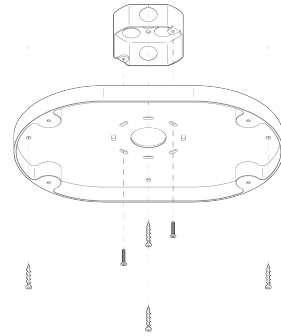

Wood Cylinder 6

DESCRIPTION

The Wood Cylinder collection features high-quality wood turned into a cylinder shape and a mouth-blown glass orb. The cylinders can hang as a small pendants individually or be arranged into dramatic groups.

MOUNTING HARDWARE DIAGRAM

MOUNTING

Universal

WEIGHT

17.75 lb

LAMPING

G8 Bi-Pin Base. Type T Lamps

BULB INCLUDED (120V USA)