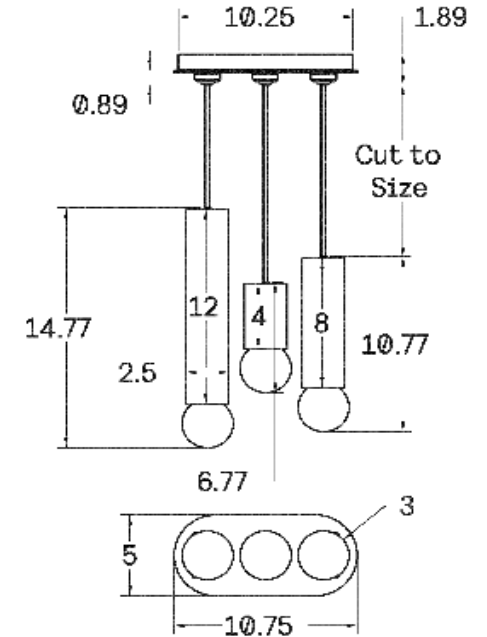

DIMENSIONAL DRAWING

CERTIFICATIONS

CE, Damp Locations, UL and cUL Certified