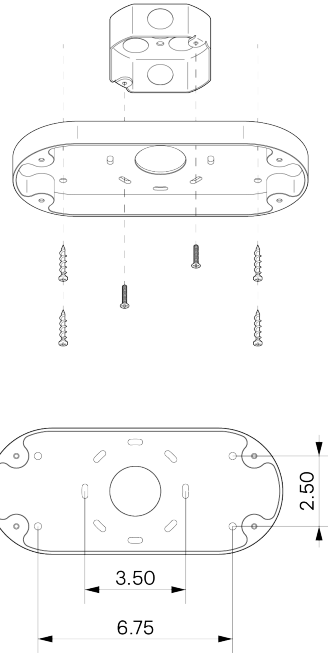

Wood Cylinder 3

ALLIED MAKER

CHA-023

DESCRIPTION

The Wood Cylinder collection features high-quality wood turned into a cylinder shape and a mouth-blown glass orb. The cylinders can hang as a small pendants individually or be arranged into dramatic groups.

MOUNTING HARDWARE DIAGRAM

MOUNTING

Universal

WEIGHT

8.5 lb

LAMPING

G8 Bi-Pin Base. Type T Lamps

BULB INCLUDED (120V USA)