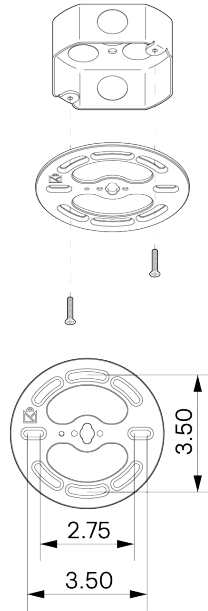

DESCRIPTION

A spot bulb shoots light into a sandblasted glass dome that is suspended by a leather strap and brass hardware. The fixture creates a warm glow inside the glass as well as casting dramatic shadows onto the ceiling.

MATERIALS

Brass, Glass, Leather

METAL FINISHES

Available in All Standard Metal Finishes

GLASS FINISHES

Clear to Smoked Gradient, Frosted, Frosted to Smoked Gradient, Smoked

MOUNTING HARDWARE DIAGRAM

MOUNTING

Universal

WEIGHT

6 lb

LAMPING

GU-10 Bi-Pin Base. Type MR16 Lamps

BULB INCLUDED (120V USA)

Emery Allen 7W GU10 Bulb

BULB INCLUDED (240V EU)

Emery Allen 7W GU10 240V Bulb

LAMP QUANTITY

1

BRIGHTNESS

520 Lumens

MAX WATTAGE

9W

DIMMING

Universal