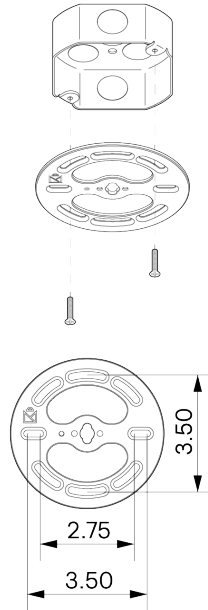

Well Pendant 33"

ALLIED MAKER

CEI-110

DESCRIPTION

A spot bulb shoots light into a sandblasted glass dome that is suspended by a leather strap and brass hardware. The fixture creates a warm glow inside the glass as well as casting dramatic shadows onto the ceiling.

MATERIALS

Brass, Glass, Leather

METAL FINISHES

Available in All Standard Metal Finishes

GLASS FINISHES

Clear to Smoked Gradient, Frosted, Frosted to Smoked Gradient, Smoked

MOUNTING HARDWARE DIAGRAM

MOUNTING

Universal

WEIGHT

20 lb

LAMPING

GU-10 Bi-Pin Base. Type MR16 Lamps

BULB INCLUDED (120V USA)

Emery Allen 7W GU10 Bulb

BULB INCLUDED (240V EU)

Emery Allen 7W GU10 240V Bulb

LAMP QUANTITY

1

BRIGHTNESS

520 Lumens

MAX WATTAGE

9W

DIMMING

Universal