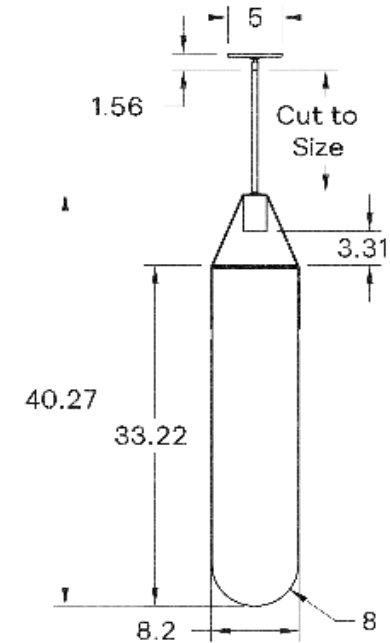

## BRIGHTNESS

520 Lumens

## MAX WATTAGE

9W

## DIMENSIONAL DRAWING