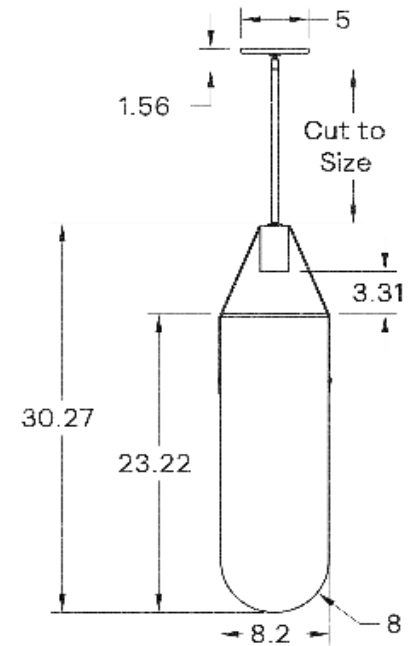

Well Pendant 23"

ALLIED MAKER

CEI-067

DESCRIPTION

A spot bulb shoots light into a sandblasted glass dome that is suspended by a leather strap and brass hardware. The fixture creates a warm glow inside the glass as well as casting dramatic shadows onto the ceiling.

Universal

WEIGHT

15.25 lb

LAMPING

GU-10 Bi-Pin Base. Type MR16 Lamps

BULB INCLUDED (120V USA)

Emery Allen 7W GU10 Bulb

BULB INCLUDED (240V EU)

Universal

DIMENSIONAL DRAWING

CERTIFICATIONS

CE, Damp Locations, UL and cUL Certified