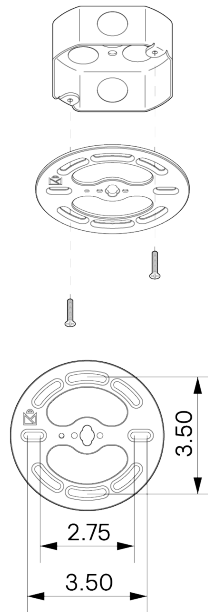

DESCRIPTION

A spot bulb shoots light into a sandblasted glass dome that is suspended by a leather strap and brass hardware. The fixture creates a warm glow inside the glass as well as casting dramatic shadows onto the ceiling.

MATERIALS

Brass, Glass, Leather

METAL FINISHES

Available in All Standard Metal Finishes

GLASS FINISHES

Clear to Smoked Gradient, Frosted, Frosted to Smoked Gradient, Smoked

MOUNTING HARDWARE DIAGRAM

MOUNTING

Universal

WEIGHT

15.25 lb

LAMPING

GU-10 Bi-Pin Base. Type MR16 Lamps

BULB INCLUDED (120V USA)

Emery Allen 7W GU10 Bulb

BULB INCLUDED (240V EU)

Emery Allen 7W GU10 240V Bulb

LAMP QUANTITY

1

BRIGHTNESS

520 Lumens

MAX WATTAGE

9W

DIMMING

Universal