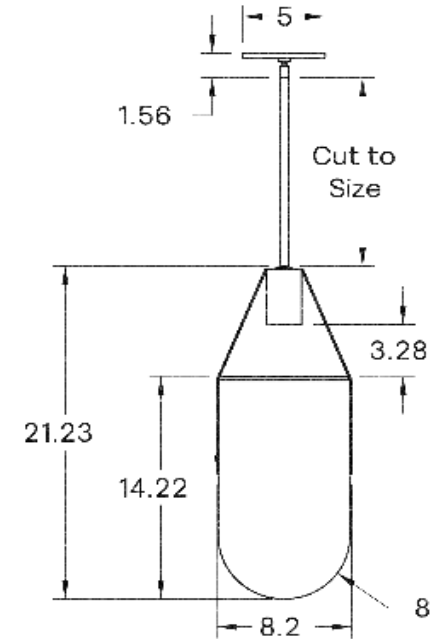

Universal

WEIGHT

11 lb

LAMPING

GU-10 Bi-Pin Base. Type MR16 Lamps

BULB INCLUDED (120V USA)

Emery Allen 7W GU10 Bulb

BULB INCLUDED (240V EU)

Universal

DIMENSIONAL DRAWING

CERTIFICATIONS

CE, Damp Locations, UL and cUL Certified