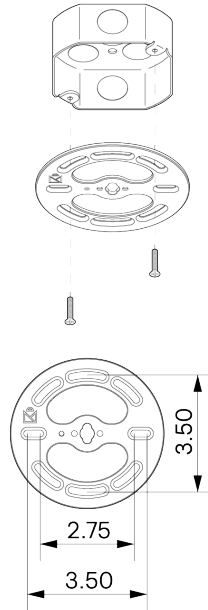

Well Pendant 14"

ALLIED MAKER

CEI-066

DESCRIPTION

A spot bulb shoots light into a sandblasted glass dome that is suspended by a leather strap and brass hardware. The fixture creates a warm glow inside the glass as well as casting dramatic shadows onto the ceiling.

MATERIALS

Brass, Glass, Leather

METAL FINISHES

Available in All Standard Metal Finishes

GLASS FINISHES

Clear to Smoked Gradient, Frosted, Frosted to Smoked Gradient, Smoked

MOUNTING HARDWARE DIAGRAM

MOUNTING

Universal

WEIGHT

11 lb

LAMPING

GU-10 Bi-Pin Base. Type MR16 Lamps

BULB INCLUDED (120V USA)

Emery Allen 7W GU10 Bulb

BULB INCLUDED (240V EU)

Emery Allen 7W GU10 240V Bulb

LAMP QUANTITY

1

BRIGHTNESS

520 Lumens

MAX WATTAGE

9W

DIMMING

Universal