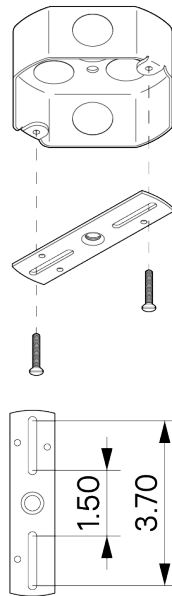

Well 5

  
ALLIED MAKER

CHA-010

**DESCRIPTION**

5 pendants are clustered together in an arrangement of Allied Maker's well pendants. Each pendant features a narrow beam of light that is projected into a hand-blown Glass bell suspended by leather straps and brass hardware. The fixture creates a warm glow inside the glass as well as casting dramatic shadows onto the ceiling.

**MOUNTING**

4" Heavy Duty J-Box Only.  
Rated for 150lb

**WEIGHT**

75.75 lb

**LAMPING**

GU-10 Bi-Pin Base. Type MR16 Lamps

**BULB INCLUDED (120V USA)**

Emery Allen 7W GU10 Bulb