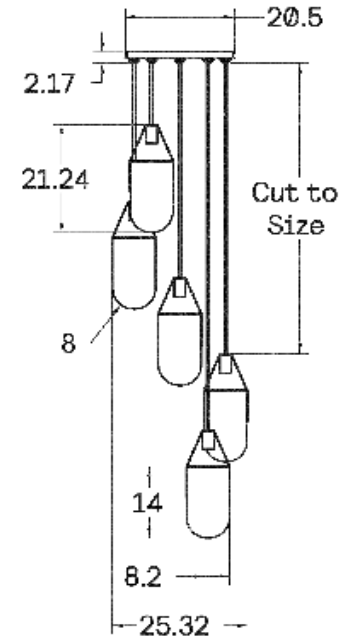

DIMENSIONAL DRAWING

CERTIFICATIONS

CE, Damp Locations, UL and cUL Certified