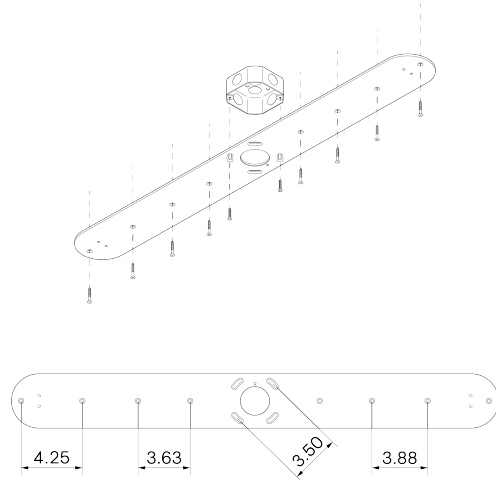

Clear to Smoked Gradient, Frosted, Frosted to Smoked Gradient, Smoked

WOOD FINISHES

Available in All Standard Wood Finishes

MOUNTING HARDWARE DIAGRAM

MOUNTING

Universal

WEIGHT

55.25 lb