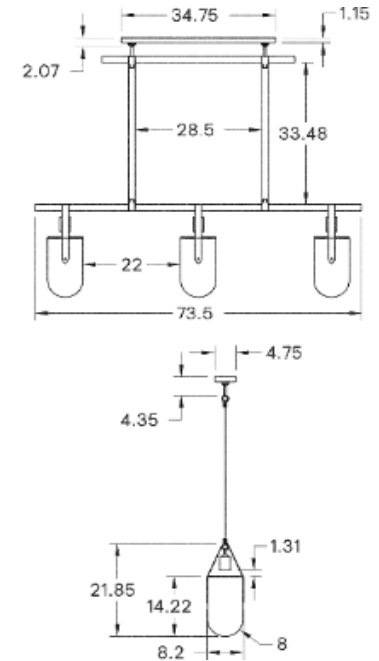

BRIGHTNESS

1560 Lumens

MAX WATTAGE

9W

DIMMING

Universal

DIMENSIONAL DRAWING

CERTIFICATIONS