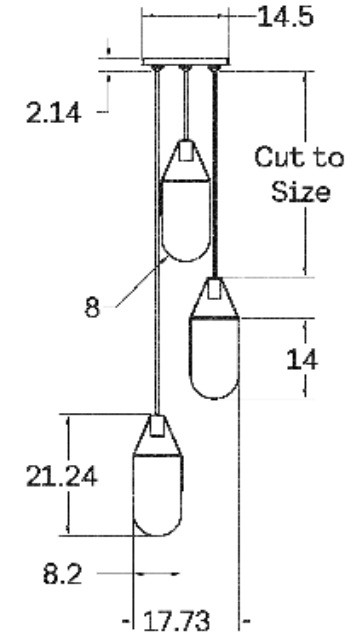

BRIGHTNESS

1560 Lumens

MAX WATTAGE

9W

DIMMING

Universal

DIMENSIONAL DRAWING

CERTIFICATIONS