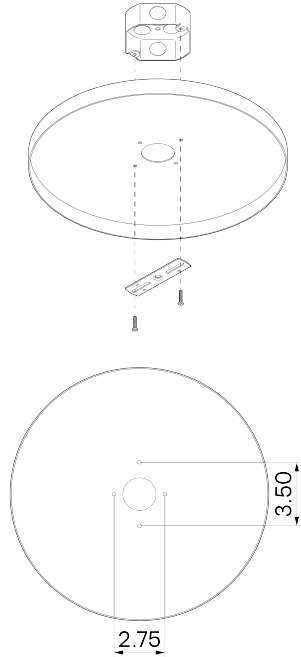

Well 3

ALLIED MAKER

CHA-009

DESCRIPTION

3 pendants are clustered together in an arrangement of Allied Maker's well pendants. Each pendant features a narrow beam of light that is projected into a hand-blown Glass bell suspended by leather straps and brass hardware. The fixture creates a warm glow inside the glass as well as casting dramatic shadows onto the ceiling.

MATERIALS

Brass, Glass, Leather

METAL FINISHES

Available in All Standard Metal Finishes

GLASS FINISHES

Clear to Smoked Gradient, Frosted, Frosted to Smoked Gradient, Smoked

MOUNTING HARDWARE DIAGRAM

MOUNTING	WEIGHT
4" Heavy Duty J-Box Only. Rated for 150lb	43.25 lb