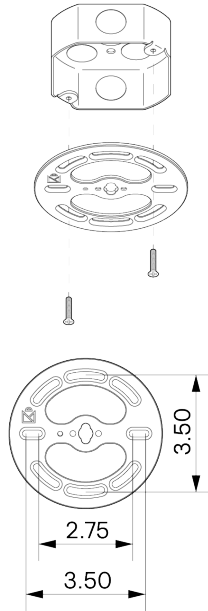

MATERIALS

Brass

METAL FINISHES

Available in All Standard Metal Finishes

MOUNTING HARDWARE DIAGRAM

MOUNTING

Universal

WEIGHT

21.75 lb

LAMPING

G8 Bi-Pin Base. Type T Lamps

BULB INCLUDED (120V USA)

Emery Allen 4.5W G8 Bulb

BULB INCLUDED (240V EU)

Emery Allen 4.5W G8 240V Bulb

LAMP QUANTITY

6

BRIGHTNESS

2700 Lumens

MAX WATTAGE

6W

DIMMING

LED+

DIMENSIONAL DRAWING