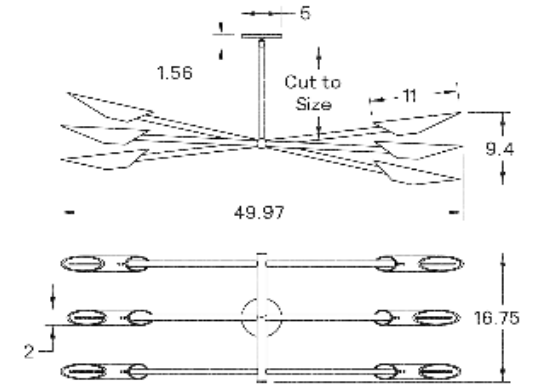

6

BRIGHTNESS

2700 Lumens

MAX WATTAGE

6W

DIMMING

LED+

DIMENSIONAL DRAWING