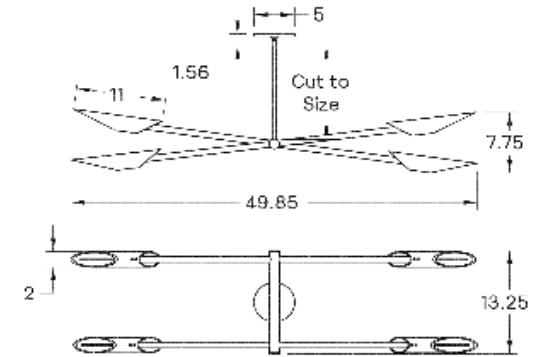

DESCRIPTION

A statement piece that expresses balance and symmetry through its cantilevered form and handcrafted finishes.

MATERIALS

Brass

METAL FINISHES

Available in All Standard Metal Finishes

MOUNTING HARDWARE DIAGRAM

| MOUNTING | WEIGHT |
|-----------|----------|
| Universal | 15.25 lb |

LAMPING

G8 Bi-Pin Base. Type T Lamps

BULB INCLUDED (120V USA)

Emery Allen 4.5W G8 Bulb

BULB INCLUDED (240V EU)

Emery Allen 4.5W G8 240V Bulb

DIMENSIONAL DRAWING

CERTIFICATIONS

CE, Damp Locations, UL and cUL Certified