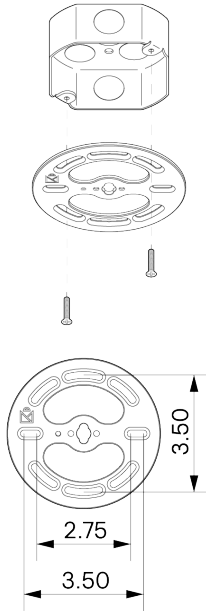

DESCRIPTION

A statement piece that expresses balance and symmetry through its cantilevered form and handcrafted finishes.

MATERIALS

Brass

METAL FINISHES

Available in All Standard Metal Finishes

MOUNTING HARDWARE DIAGRAM

| MOUNTING | WEIGHT |
|-----------|----------|
| Universal | 15.25 lb |

LAMPING

G8 Bi-Pin Base. Type T Lamps

BULB INCLUDED (120V USA)

Emery Allen 4.5W G8 Bulb

BULB INCLUDED (240V EU)

Emery Allen 4.5W G8 240V Bulb

LAMP QUANTITY

4

BRIGHTNESS

1800 Lumens

MAX WATTAGE

6W

DIMMING

LED+