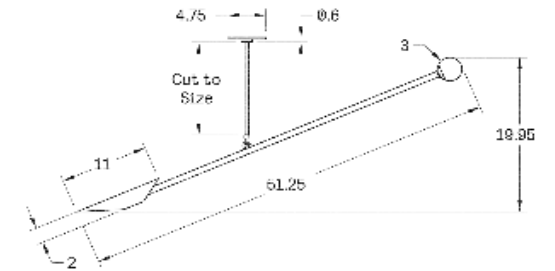

DIMENSIONAL DRAWING

CERTIFICATIONS

CE, Damp Locations, UL and cUL Certified