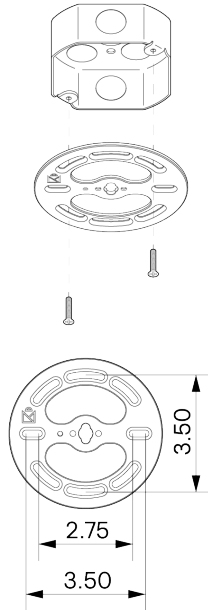

Voyager Orb Pendant

CEI-065

MATERIALS

Brass, Glass

METAL FINISHES

Available in All Standard Metal Finishes

GLASS FINISHES

Alabaster, Matte White, Opal

MOUNTING HARDWARE DIAGRAM

MOUNTING

Universal

WEIGHT

7 lb

LAMPING

G8 Bi-Pin Base. Type T Lamps

BULB INCLUDED (120V USA)

Emery Allen 4.5W G8 Bulb

BULB INCLUDED (240V EU)

Emery Allen 4.5W G8 240V Bulb

LAMP QUANTITY

2

BRIGHTNESS

900 Lumens

MAX WATTAGE