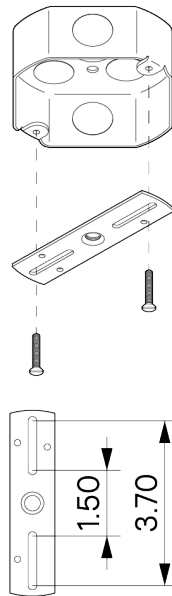

DESCRIPTION

Sized specifically for your project by our designer, this trio makes a striking statement. Light flows from two angular openings cut into this cylindrical brass shade. A milled 13 inch slot reveals a peak of light from the top. 33" pendant length.

MATERIALS

Brass, Wood

METAL FINISHES

Available in All Standard Metal Finishes

WOOD FINISHES

Available in All Standard Wood Finishes

MOUNTING HARDWARE DIAGRAM

MOUNTING

4" Heavy Duty J-Box Only.
Rated for 150lb

WEIGHT

35.25 lb

LAMPING

E26 or E27 Screw Base. Type A Lamps

BULB INCLUDED (120V USA)

Philips 9.5W Bulb

BULB INCLUDED (240V EU)