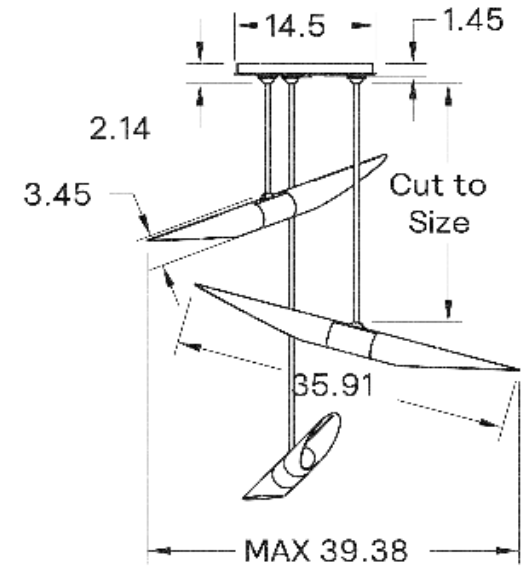

DESCRIPTION

Sized specifically for your project by our designer, this trio makes a striking statement. Light flows from two angular openings cut into this cylindrical brass shade. A milled 13 inch slot reveals a peak of light from the top. 33" pendant length.

4" Heavy Duty J-Box Only.
Rated for 150lb

WEIGHT

35.25 lb

LAMPING

E26 or E27 Screw Base. Type A Lamps

BULB INCLUDED (120V USA)

Philips 9.5W Bulb

BULB INCLUDED (240V EU)

Universal

DIMENSIONAL DRAWING

CERTIFICATIONS

CE, Damp Locations, UL and cUL Certified