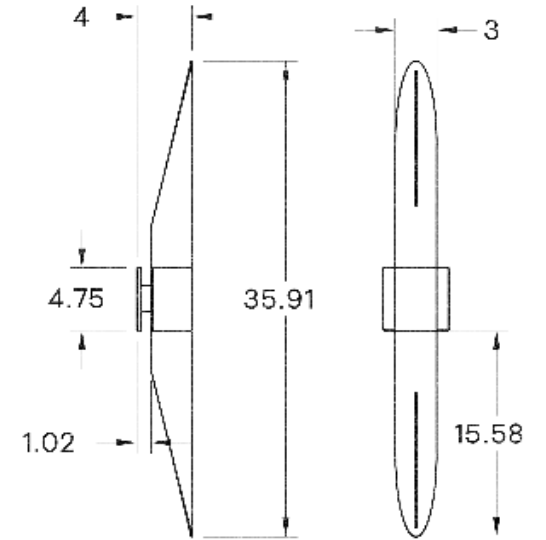

DIMENSIONAL DRAWING

CERTIFICATIONS

ADA Compliant, CE, Damp Locations, UL and cUL Certified