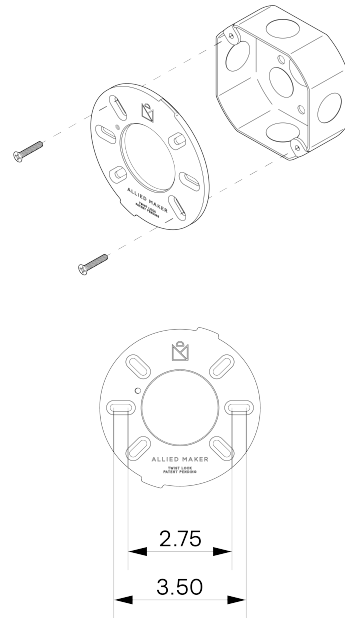

MATERIALS

Brass, Wood

METAL FINISHES

Available in All Standard Metal Finishes

WOOD FINISHES

Available in All Standard Wood Finishes

MOUNTING HARDWARE DIAGRAM

MOUNTING

Universal

WEIGHT

8.5 lb

LAMPING

E26 or E27 Screw Base. Type A Lamps

BULB INCLUDED (120V USA)

Philips 9.5W Bulb

BULB INCLUDED (240V EU)