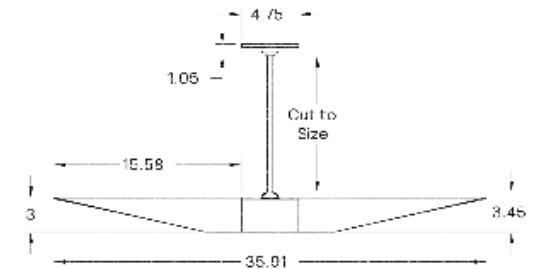

2200 Lumens

MAX WATTAGE

15W

DIMMING

Universal

DIMENSIONAL DRAWING

MOUNTING

Universal