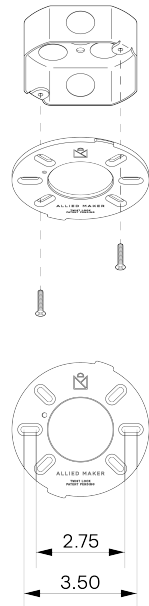

Voyager 33" Pendant

ALLIED MAKER

CEI-064

Voyager 33" Pendant

CEI-064

DESCRIPTION

Light flows from two angular openings cut into this cylindrical brass shade. A milled 13 inch slot reveals a peak of light from the top. 33" pendant length.

MATERIALS

Brass, Wood

METAL FINISHES

Available in All Standard Metal Finishes

WOOD FINISHES

Available in All Standard Wood Finishes

MOUNTING HARDWARE DIAGRAM

LAMPING

E26 or E27 Screw Base. Type A Lamps

BULB INCLUDED (120V USA)

Philips 9.5W Bulb

BULB INCLUDED (240V EU)

Emery Allen 8.5W 240V Bulb

LAMP QUANTITY

2

BRIGHTNESS