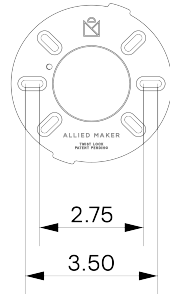

ALLIED MAKER

WAL-040

DESCRIPTION

Aggressive by design, two blade like shades run through a solid brass body.

MATERIALS

Brass

METAL FINISHES

Available in All Standard Metal Finishes

MOUNTING HARDWARE DIAGRAM

LAMPING

E26 or E27 Screw Base. Type G Lamps

BULB INCLUDED (120V USA)

Sunlite 7W Globe Bulb

BULB INCLUDED (240V EU)

Tala 4W Globe 240V Bulb

LAMP QUANTITY