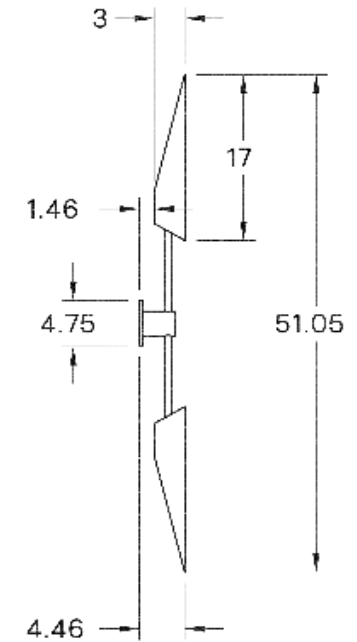

MOUNTING HARDWARE DIAGRAM

LAMPING

E26 or E27 Screw Base. Type G Lamps

BULB INCLUDED (120V USA)

Sunlite 7W Globe Bulb

BULB INCLUDED (240V EU)

Tala 4W Globe 240V Bulb

LAMP QUANTITY

2

BRIGHTNESS

1000 Lumens

MAX WATTAGE

8W

DIMMING

LED+

DIMENSIONAL DRAWING

MOUNTING

Universal

WEIGHT

10.5 lb

CERTIFICATIONS

CE, Damp Locations, UL and cUL Certified