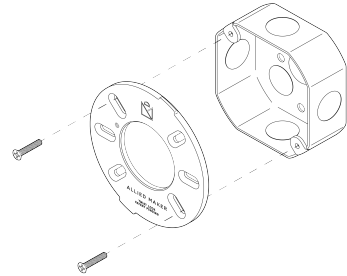

ALLIED MAKER

WAL-040

DESCRIPTION

Aggressive by design, two blade like shades run through a solid brass body.

MATERIALS

Brass

METAL FINISHES

Available in All Standard Metal Finishes

MOUNTING HARDWARE DIAGRAM

LAMPING

E26 or E27 Screw Base. Type G Lamps

BULB INCLUDED (120V USA)

Sunlite 7W Globe Bulb

BULB INCLUDED (240V EU)

Tala 4W Globe 240V Bulb

LAMP QUANTITY