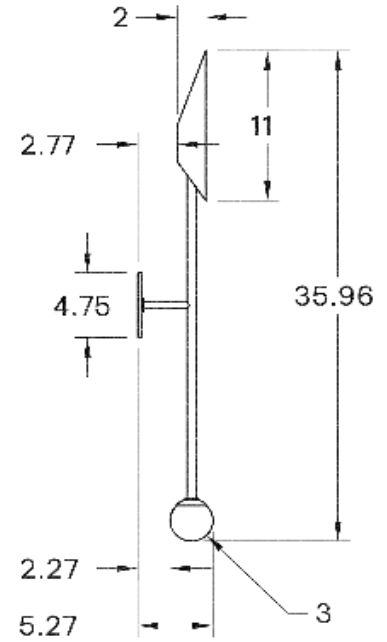

DIMENSIONAL DRAWING

CERTIFICATIONS

CE, Damp Locations, UL and cUL Certified