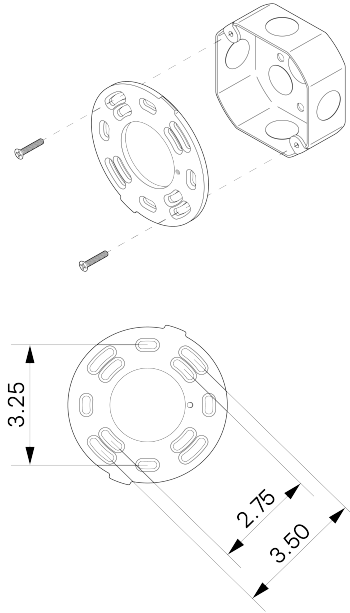

MATERIALS

Brass, Glass

METAL FINISHES

Available in All Standard Metal Finishes

GLASS FINISHES

Alabaster, Matte White, Opal

MOUNTING HARDWARE DIAGRAM

MOUNTING

Universal

WEIGHT

4.5 lb

LAMPING

G8 Bi-Pin Base. Type T Lamps

BULB INCLUDED (120V USA)

Emery Allen 4.5W G8 Bulb

BULB INCLUDED (240V EU)

Emery Allen 4.5W G8 240V Bulb

LAMP QUANTITY

2

BRIGHTNESS

900 Lumens

MAX WATTAGE

6W

DIMMING

LED+