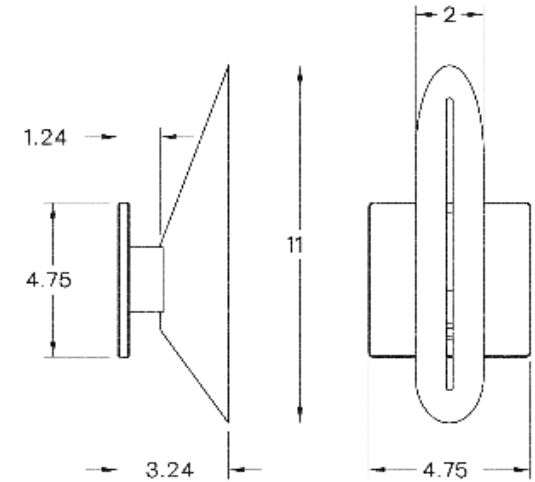

450 Lumens

MAX WATTAGE

6W

DIMMING

LED+

DIMENSIONAL DRAWING

CERTIFICATIONS

CE, Damp Locations, UL
and cUL Certified