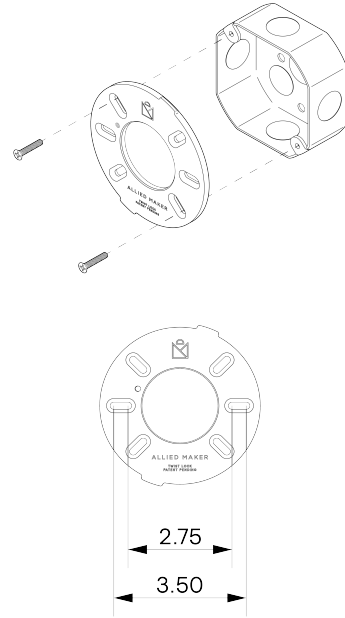

Voyager 11" Flush Sconce

ALLIED MAKER

WAL-037

Voyager 11" Flush Sconce

ALLIED MAKER

WAL-037

MATERIALS

Brass

METAL FINISHES

Available in All Standard Metal Finishes

MOUNTING HARDWARE DIAGRAM

MOUNTING

Universal

WEIGHT

3.75 lb

LAMPING

G8 Bi-Pin Base. Type T Lamps

BULB INCLUDED (120V USA)

Emery Allen 4.5W G8 Bulb

BULB INCLUDED (240V EU)

Emery Allen 4.5W G8 240V Bulb

LAMP QUANTITY

1

BRIGHTNESS