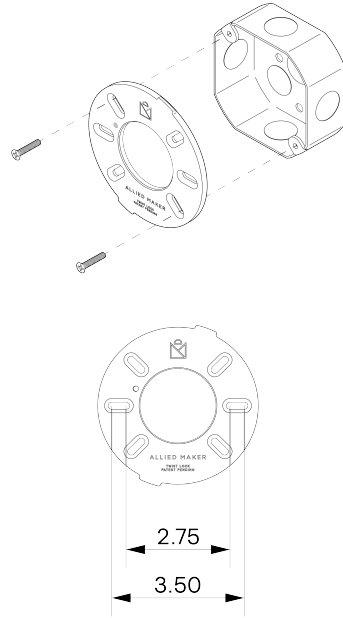

Brass

METAL FINISHES

Available in All Standard Metal Finishes

MOUNTING HARDWARE DIAGRAM

MOUNTING

Universal

WEIGHT

5.5 lb

BRIGHTNESS

900 Lumens

MAX WATTAGE

6W

DIMMING

LED+

DIMENSIONAL DRAWING

CERTIFICATIONS