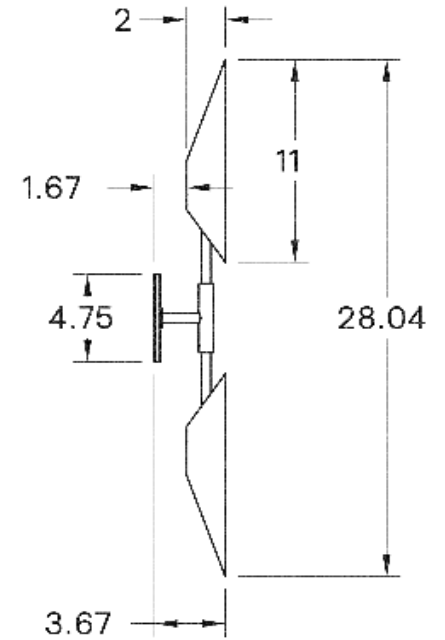

BRIGHTNESS

900 Lumens

MAX WATTAGE

6W

DIMMING

LED+

DIMENSIONAL DRAWING

CERTIFICATIONS