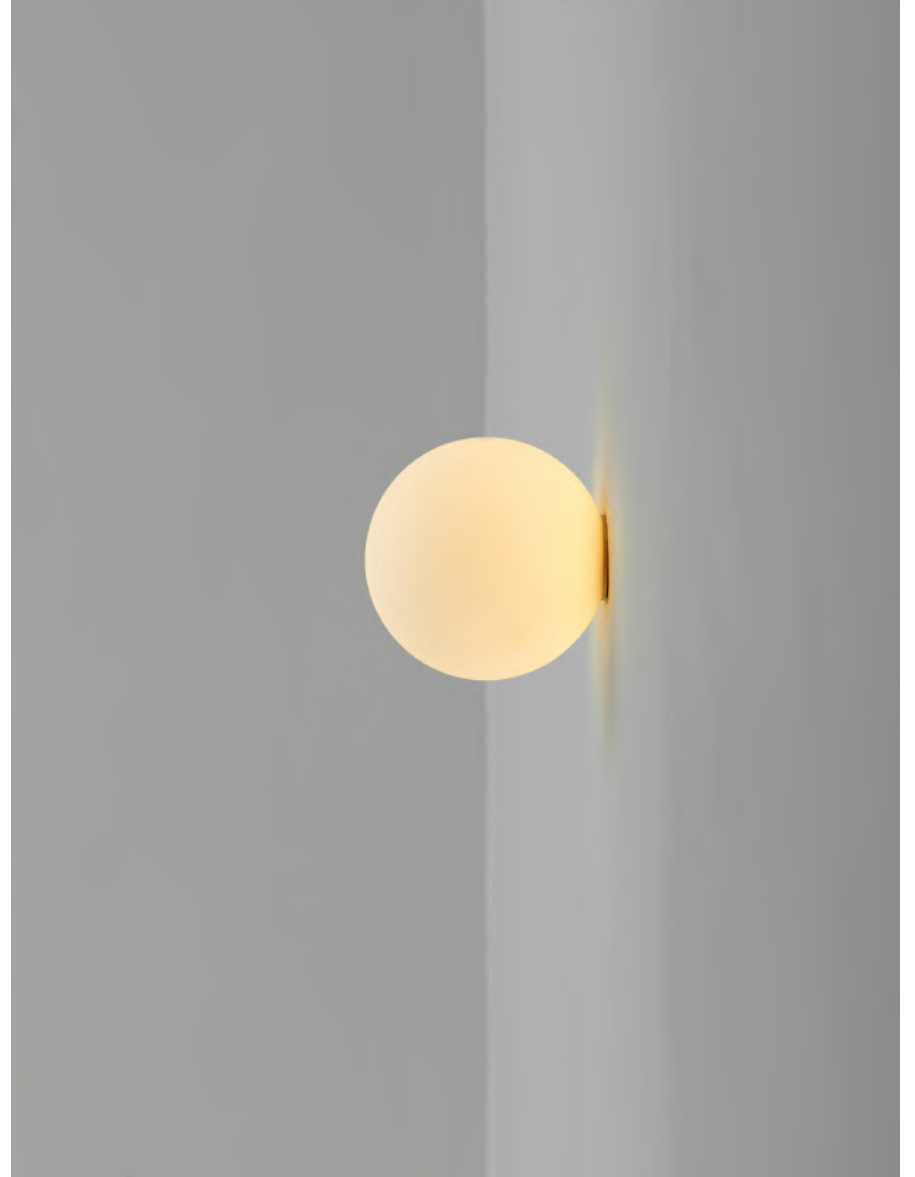

Trimless Mini Orb 5"

WAC-055

Trimless Mini Orb 5"

WAC-055

MATERIALS

Brass, Glass

METAL FINISHES

Brass, Maker Black

GLASS FINISHES

Matte White, Opal

MOUNTING HARDWARE DIAGRAM

LAMPING

G8 Bi-Pin Base. Type T Lamps

BULB INCLUDED (120V USA)

Emery Allen 7W G8 Bulb

MOUNTING