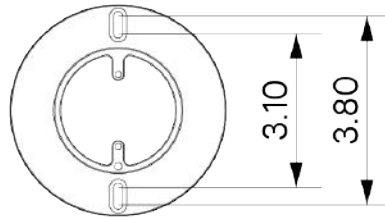

Trimless Mini Orb 5"

WAC-055

Trimless Mini Orb 5"

WAC-055

MATERIALS

Brass, Glass

METAL FINISHES

Brass, Maker Black

GLASS FINISHES

Matte White, Opal

MOUNTING HARDWARE DIAGRAM

LAMPING

G8 Bi-Pin Base. Type T Lamps

BULB INCLUDED (120V USA)

Emery Allen 7W G8 Bulb

MOUNTING