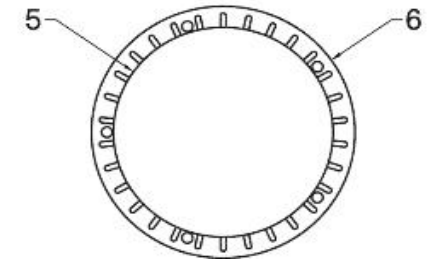

GLASS FINISHES

Matte White, Opal

MOUNTING HARDWARE DIAGRAM

LAMPING

G8 Bi-Pin Base. Type T Lamps

BULB INCLUDED (120V USA)

Emery Allen 7W G8 Bulb

MOUNTING

4" J-Box only. Minimum
1.25" depth

WEIGHT

2 lb

CERTIFICATIONS

CE, Damp Locations, UL
and cUL Certified

DIMENSIONAL DRAWING