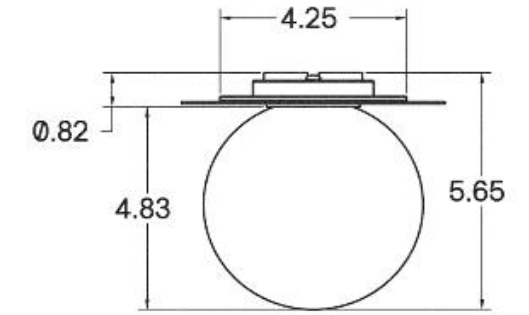

GLASS FINISHES

Matte White, Opal

MOUNTING HARDWARE DIAGRAM

LAMPING

G8 Bi-Pin Base. Type T Lamps

BULB INCLUDED (120V USA)

Emery Allen 7W G8 Bulb

MOUNTING

4" J-Box only. Minimum
1.25" depth

WEIGHT

2 lb

CERTIFICATIONS

CE, Damp Locations, UL
and cUL Certified

DIMENSIONAL DRAWING