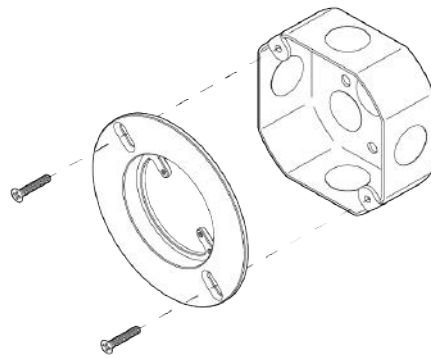

Trimless Mini Orb 5"

WAC-055

Trimless Mini Orb 5"

WAC-055

MATERIALS

Brass, Glass

METAL FINISHES

Brass, Maker Black

GLASS FINISHES

Matte White, Opal

MOUNTING HARDWARE DIAGRAM

LAMPING

G8 Bi-Pin Base. Type T Lamps

BULB INCLUDED (120V USA)

Emery Allen 7W G8 Bulb

MOUNTING

4" J-Box only. Minimum
1.25" depth

WEIGHT

2 lb

CERTIFICATIONS

CE, Damp Locations, UL
and cUL Certified

DIMENSIONAL DRAWING