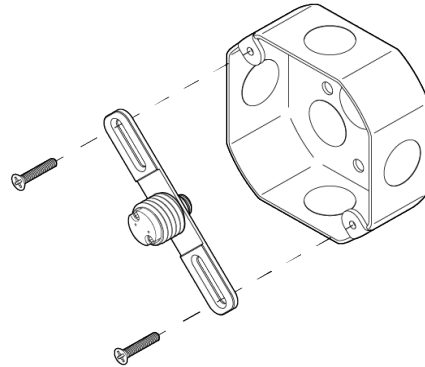

Triangle Mini Orb

ALLIED MAKER

WAL-035

MATERIALS

Brass, Glass

METAL FINISHES

Available in All Standard Metal Finishes

GLASS FINISHES

Alabaster, Matte White, Opal

MOUNTING HARDWARE DIAGRAM

MOUNTING

Universal

WEIGHT

2 lb

LAMPING

G8 Bi-Pin Base. Type T Lamps