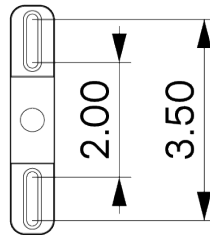

Alabaster, Matte White, Opal

MOUNTING HARDWARE DIAGRAM

MOUNTING

Universal

WEIGHT

2 lb

LAMPING

G8 Bi-Pin Base. Type T Lamps