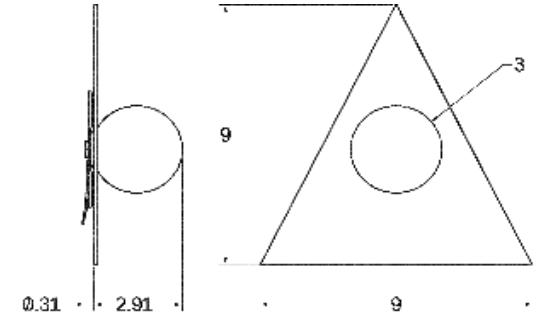

MAX WATTAGE

6W

DIMMING

LED+

DIMENSIONAL DRAWING

0.31

2.91

9