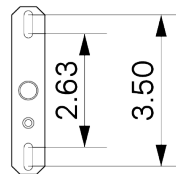

MOUNTING HARDWARE DIAGRAM

MOUNTING

Universal

WEIGHT

3.25 lb

LAMPING

GU-10 Bi-Pin Base. Type MR16 Lamps

BULB INCLUDED (120V USA)

Emery Allen 7W GU10 Bulb

BULB INCLUDED (240V EU)

Emery Allen 7W GU10 240V Bulb

LAMP QUANTITY

1

BRIGHTNESS

500 Lumens

DIMMING

Universal