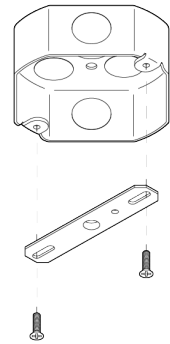

MOUNTING HARDWARE DIAGRAM

MOUNTING

Universal

WEIGHT

3.25 lb

LAMPING

GU-10 Bi-Pin Base. Type MR16 Lamps

BULB INCLUDED (120V USA)

Emery Allen 7W GU10 Bulb

BULB INCLUDED (240V EU)

Emery Allen 7W GU10 240V Bulb

LAMP QUANTITY

1

BRIGHTNESS

500 Lumens

DIMMING

Universal