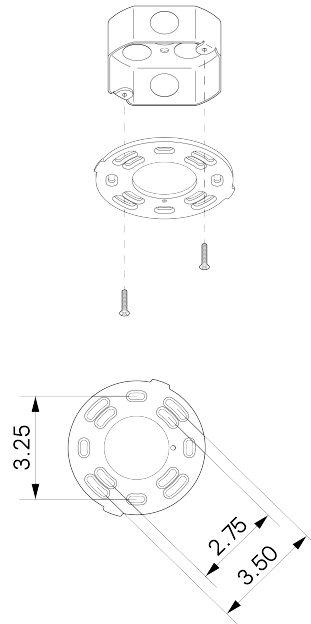

Tangent 7 Flush Mount

DESCRIPTION

Tangent is composed of multiple linear arms that join into a circular body. This flush mounted fixture is a compact and symmetrical version in the Tangent collection. The handcrafted glass globes complement the geometry of the fixture and provide a bright and pleasant spread of light.

MATERIALS

Brass, Glass

METAL FINISHES

Available in All Standard Metal Finishes

GLASS FINISHES

Matte White, Opal

MOUNTING HARDWARE DIAGRAM

MOUNTING

Universal

WEIGHT

12.5 lb

LAMPING

G8 Bi-Pin Base. Type T Lamps

BULB INCLUDED (120V USA)

Emery Allen 7W G8 Bulb

BULB INCLUDED (240V EU)

Emery Allen 7W G8 240V Bulb

LAMP QUANTITY

7

BRIGHTNESS

4900 Lumens

MAX WATTAGE

8W

DIMMING

LED+