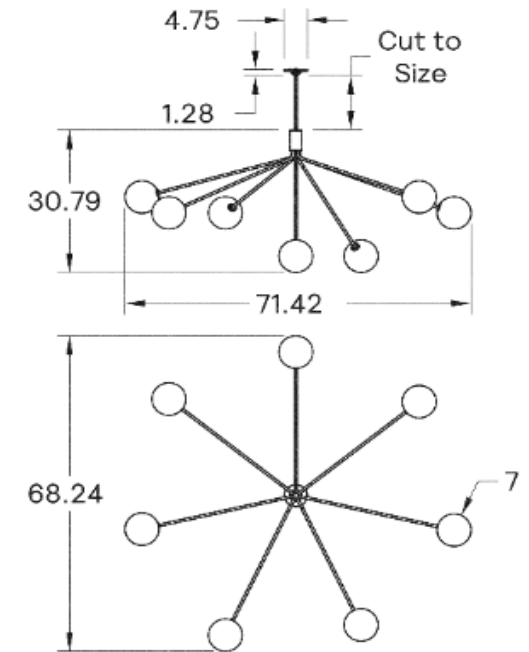

**DESCRIPTION**

Tangent is composed of multiple linear arms that join into a circular body. The angle of each arm varies, creating a juxtaposition of asymmetry in an otherwise symmetrical fixture. The handcrafted glass globes compliment the geometry of the fixture and provide a bright and pleasant spread of light.

**BRIGHTNESS**

4900 Lumens

**MAX WATTAGE**

8W

**DIMMING**

LED+

**DIMENSIONAL DRAWING**

**CERTIFICATIONS**