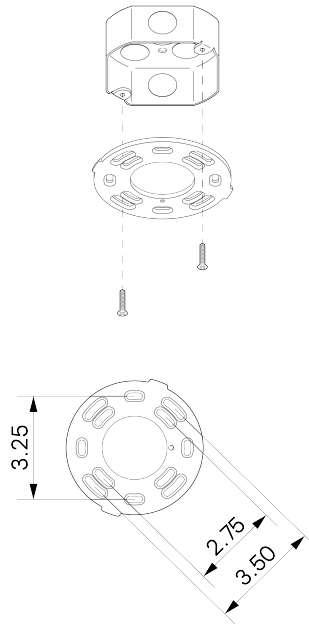

**DESCRIPTION**

Tangent is composed of multiple linear arms that join into a circular body. The angle of each arm varies, creating a juxtaposition of asymmetry in an otherwise symmetrical fixture. The handcrafted glass globes compliment the geometry of the fixture and provide a bright and pleasant spread of light.

**MATERIALS**

Brass, Glass

**METAL FINISHES**

Available in All Standard Metal Finishes

**GLASS FINISHES**

Matte White, Opal

**MOUNTING HARDWARE DIAGRAM**

MOUNTING	WEIGHT
Universal	19 lb