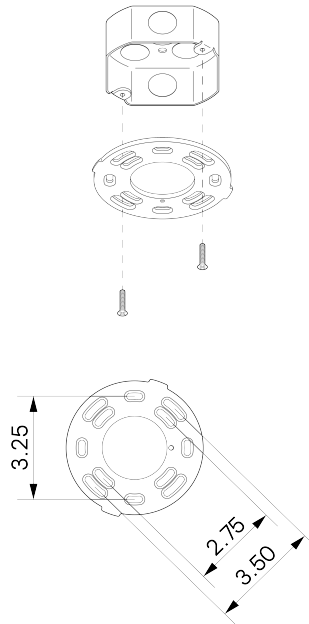

DESCRIPTION

Tangent is composed of multiple linear arms that join into a circular body. The angle of each arm varies, creating a juxtaposition of asymmetry in an otherwise symmetrical fixture. The handcrafted glass globes compliment the geometry of the fixture and provide a bright and pleasant spread of light.

MATERIALS

Brass, Glass

METAL FINISHES

Available in All Standard Metal Finishes

GLASS FINISHES

Matte White, Opal

MOUNTING HARDWARE DIAGRAM

MOUNTING

Universal

WEIGHT

12 lb

LAMPING

G8 Bi-Pin Base. Type T Lamps

BULB INCLUDED (120V USA)

Emery Allen 7W G8 Bulb

BULB INCLUDED (240V EU)

Emery Allen 7W G8 240V Bulb

LAMP QUANTITY

5

BRIGHTNESS

3500 Lumens

MAX WATTAGE

8W

DIMMING

LED+