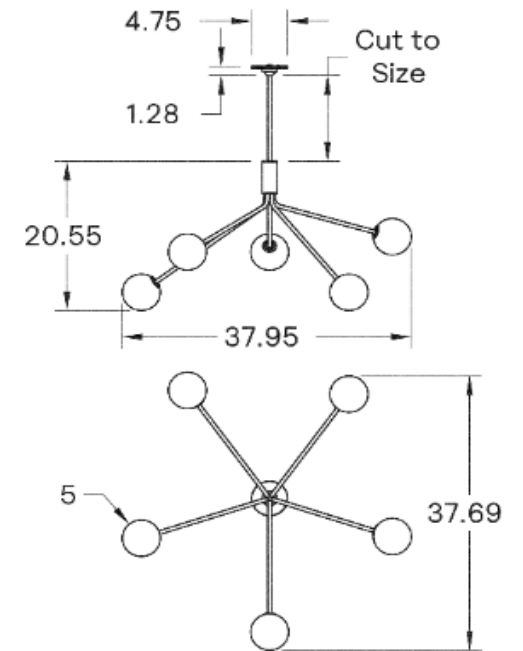

DIMENSIONAL DRAWING

CERTIFICATIONS

CE, Damp Locations, UL and cUL Certified