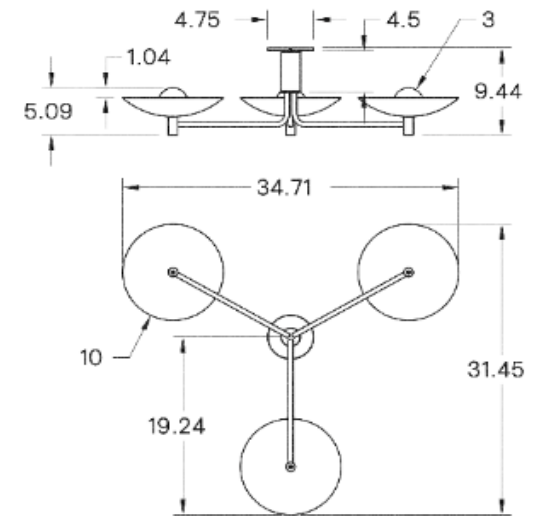

DIMENSIONAL DRAWING

CERTIFICATIONS

CE, Damp Locations, UL and cUL Certified