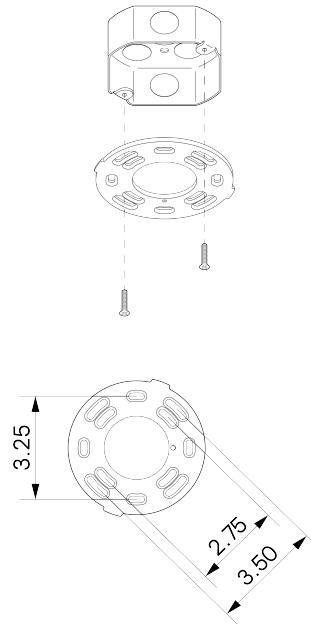

Tangent 3 Torchiere

DESCRIPTION

Tangent is composed of multiple linear arms that join into a circular body. The brass domes reflect light up to the ceiling in a torchiere style, creating a pleasantly dim glow throughout the room.

MATERIALS

Brass, Glass

METAL FINISHES

Available in All Standard Metal Finishes

GLASS FINISHES

Opal, Skytek, Smoked

MOUNTING HARDWARE DIAGRAM

MOUNTING

Universal

WEIGHT

13 lb

LAMPING

G8 Bi-Pin Base. Type T Lamps

BULB INCLUDED (120V USA)

Emery Allen 4.5W G8 Bulb

BULB INCLUDED (240V EU)

Emery Allen 4.5W G8 240V Bulb

LAMP QUANTITY

3

BRIGHTNESS

1350 Lumens

MAX WATTAGE

6W

DIMMING

LED+