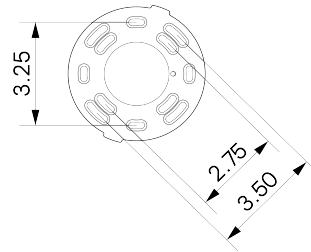

Tangent 3 Flush Mount

DESCRIPTION

Tangent is composed of multiple linear arms that join into a circular body. This flush mounted fixture is a compact and symmetrical version in the Tangent collection. The handcrafted glass globes complement the geometry of the fixture and provide a bright and pleasant spread of light.

MATERIALS

Brass, Glass

METAL FINISHES

Available in All Standard Metal Finishes

GLASS FINISHES

Matte White, Opal

MOUNTING HARDWARE DIAGRAM

MOUNTING

Universal

WEIGHT

6.5 lb

LAMPING

G8 Bi-Pin Base. Type T Lamps

BULB INCLUDED (120V USA)

Emery Allen 7W G8 Bulb

BULB INCLUDED (240V EU)

Emery Allen 7W G8 240V Bulb

LAMP QUANTITY

3

BRIGHTNESS

2100 Lumens

MAX WATTAGE

8W

DIMMING

LED+