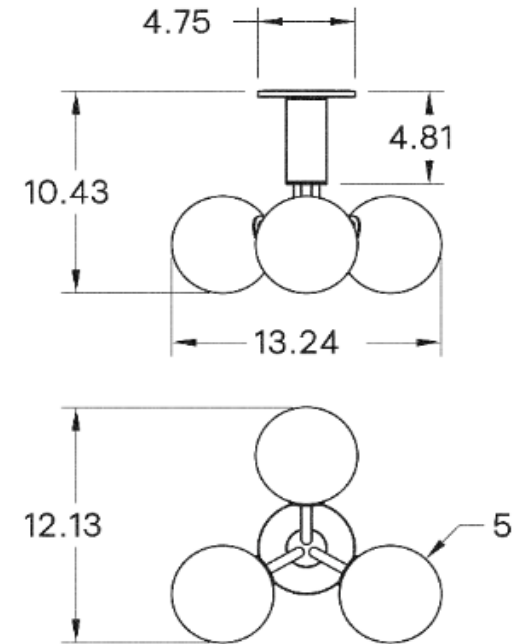

DIMENSIONAL DRAWING

CERTIFICATIONS

CE, Damp Locations, UL and cUL Certified