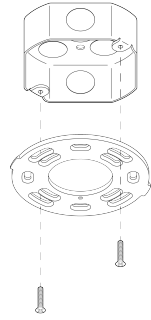

Tangent 3 Flush Mount

DESCRIPTION

Tangent is composed of multiple linear arms that join into a circular body. This flush mounted fixture is a compact and symmetrical version in the Tangent collection. The handcrafted glass globes complement the geometry of the fixture and provide a bright and pleasant spread of light.

MATERIALS

Brass, Glass

METAL FINISHES

Available in All Standard Metal Finishes

GLASS FINISHES

Matte White, Opal

MOUNTING HARDWARE DIAGRAM

MOUNTING

Universal

WEIGHT

6.5 lb

LAMPING

G8 Bi-Pin Base. Type T Lamps

BULB INCLUDED (120V USA)

Emery Allen 7W G8 Bulb

BULB INCLUDED (240V EU)

Emery Allen 7W G8 240V Bulb

LAMP QUANTITY

3

BRIGHTNESS

2100 Lumens

MAX WATTAGE

8W

DIMMING

LED+