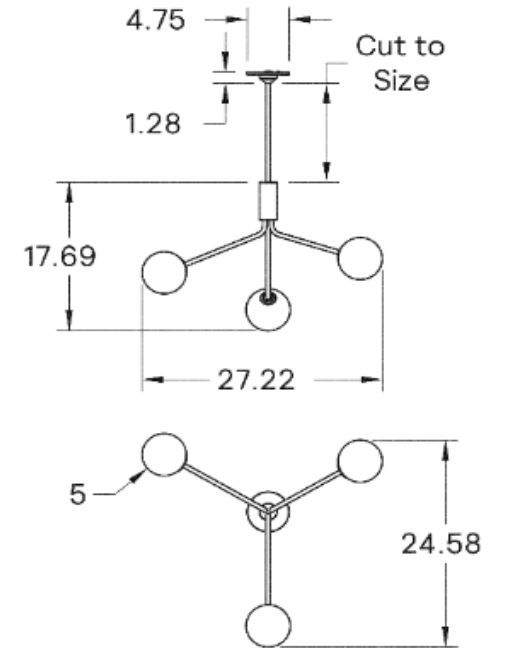

DIMENSIONAL DRAWING

CERTIFICATIONS

CE, Damp Locations, UL and cUL Certified