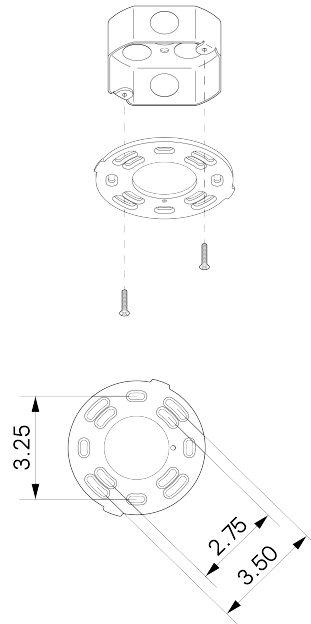

DESCRIPTION

Tangent is composed of multiple linear arms that join into a circular body. The angle of each arm varies, creating a juxtaposition of asymmetry in an otherwise symmetrical fixture. The handcrafted glass globes compliment the geometry of the fixture and provide a bright and pleasant spread of light.

MATERIALS

Brass, Glass

METAL FINISHES

Available in All Standard Metal Finishes

GLASS FINISHES

Alabaster, Matte White, Opal

MOUNTING HARDWARE DIAGRAM

MOUNTING

Universal

WEIGHT

8.5 lb

LAMPING

G8 Bi-Pin Base. Type T Lamps

BULB INCLUDED (120V USA)

Emery Allen 7W G8 Bulb

BULB INCLUDED (240V EU)

Emery Allen 7W G8 240V Bulb

LAMP QUANTITY

3

BRIGHTNESS

2100 Lumens

MAX WATTAGE

6W

DIMMING

LED+