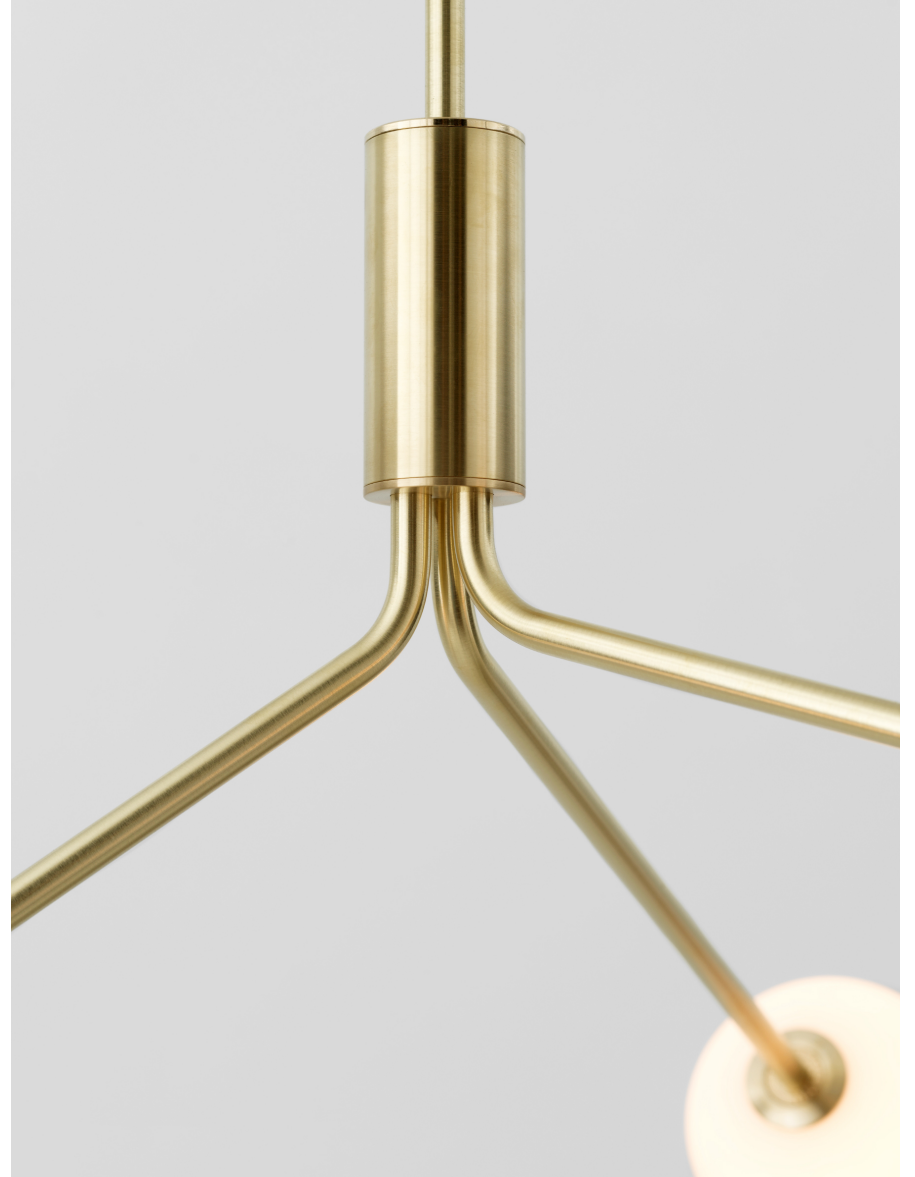

Tangent 3

  
ALLIED MAKER

CEI-105

**DESCRIPTION**

Tangent is composed of multiple linear arms that join into a circular body. The angle of each arm varies, creating a juxtaposition of asymmetry in an otherwise symmetrical fixture. The handcrafted glass globes compliment the geometry of the fixture and provide a bright and pleasant spread of light.

**MATERIALS**

Brass, Glass

**METAL FINISHES**

Available in All Standard Metal Finishes

**GLASS FINISHES**

Alabaster, Matte White, Opal

**MOUNTING HARDWARE DIAGRAM**

**MOUNTING**

Universal

**WEIGHT**

8.5 lb

**LAMPING**

G8 Bi-Pin Base. Type T Lamps

**BULB INCLUDED (120V USA)**

Emery Allen 7W G8 Bulb

**BULB INCLUDED (240V EU)**

Emery Allen 7W G8 240V Bulb

**LAMP QUANTITY**

3

**BRIGHTNESS**

2100 Lumens

**MAX WATTAGE**

6W

**DIMMING**