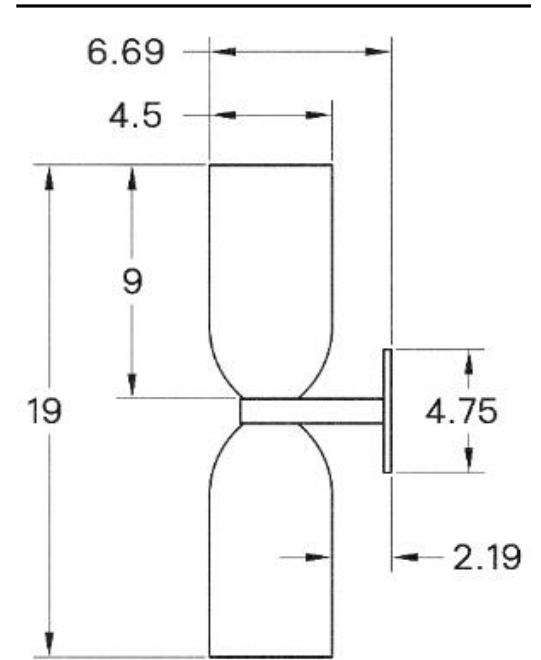

MATERIALS

Alabaster, Brass

METAL FINISHES

Available in All Standard Metal Finishes

MOUNTING HARDWARE DIAGRAM

LAMPING

G8 Bi-Pin Base. Type T Lamps

BULB INCLUDED (120V USA)

Emery Allen 7W G8 Bulb

MOUNTING

Universal

WEIGHT

12.5 lb

CERTIFICATIONS

CE, Damp Locations, UL and cUL Certified

DIMENSIONAL DRAWING