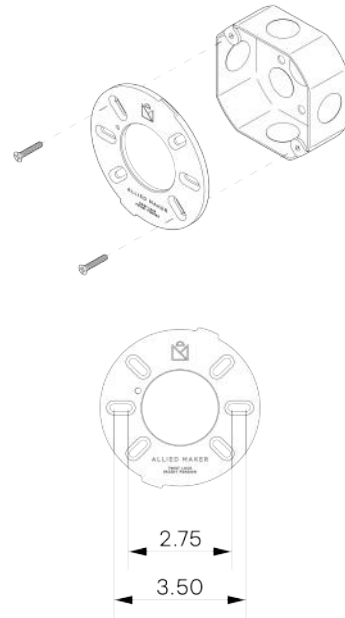

MATERIALS

Alabaster, Brass

METAL FINISHES

Available in All Standard Metal Finishes

MOUNTING HARDWARE DIAGRAM

LAMPING

G8 Bi-Pin Base. Type T Lamps

BULB INCLUDED (120V USA)

Emery Allen 7W G8 Bulb

MOUNTING

Universal

WEIGHT

12.5 lb

CERTIFICATIONS

CE, Damp Locations, UL and cUL Certified

DIMENSIONAL DRAWING