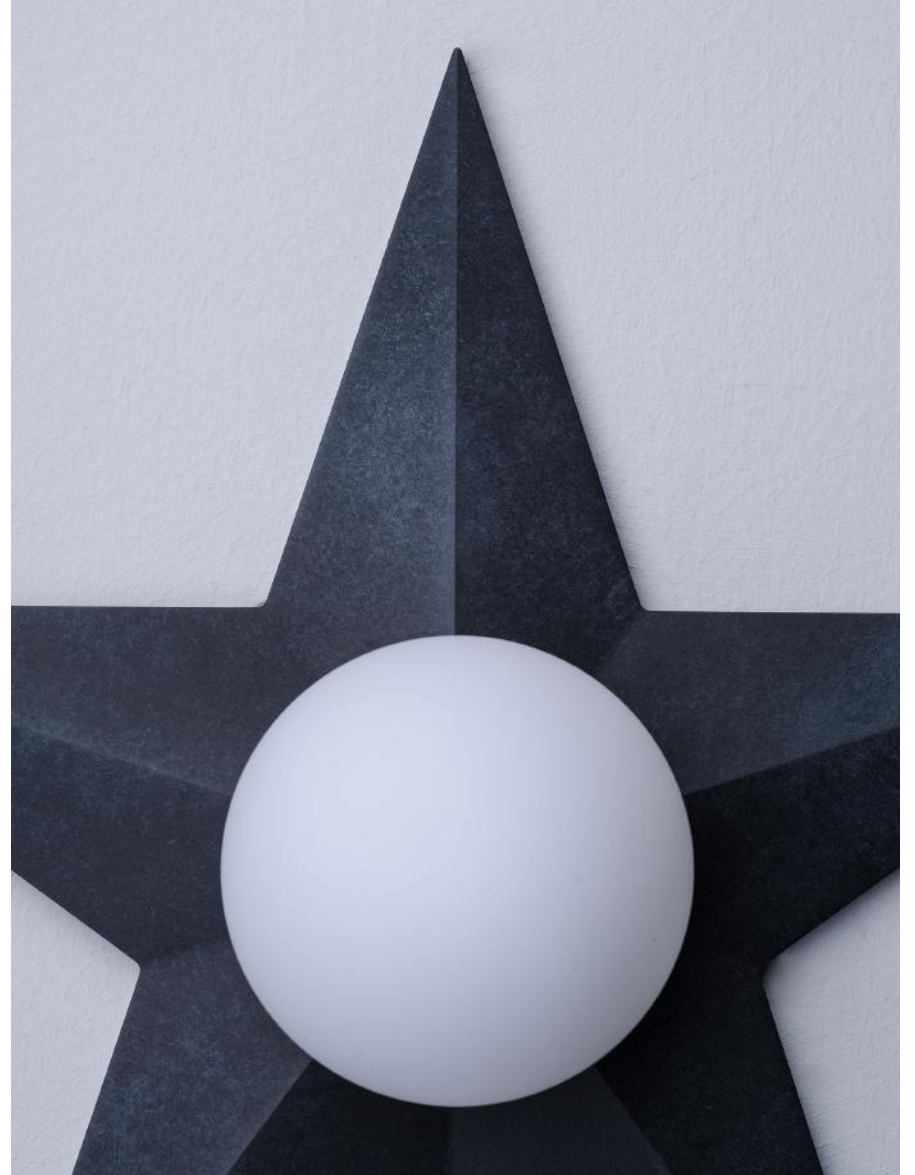

Star Mini Orb

ALLIED MAKER

WAL-100

# Star Mini Orb

### DESCRIPTION

Fun and figurative, the Star Mini Orb is a geometric flush mount that sparks playfulness.