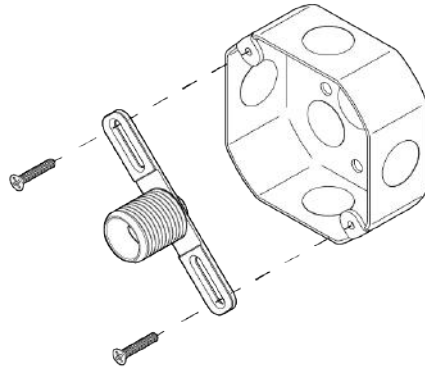

Star Mini Orb

DESCRIPTION

Fun and figurative, the Star Mini Orb is a geometric flush mount that sparks playfulness.

MATERIALS

Brass, Glass

METAL FINISHES

Available in All Standard Metal Finishes

GLASS FINISHES

Alabaster, Matte White, Opal

MOUNTING HARDWARE DIAGRAM

MOUNTING

Universal

WEIGHT

3 lb

LAMPING

G8 Bi-Pin Base. Type T Lamps

BULB INCLUDED (120V USA)

Emery Allen 4.5W G8 Bulb

BULB INCLUDED (240V EU)

Emery Allen 4.5W G8 240V Bulb

LAMP QUANTITY

1

BRIGHTNESS

450 Lumens

MAX WATTAGE

6W

DIMMING

LED+