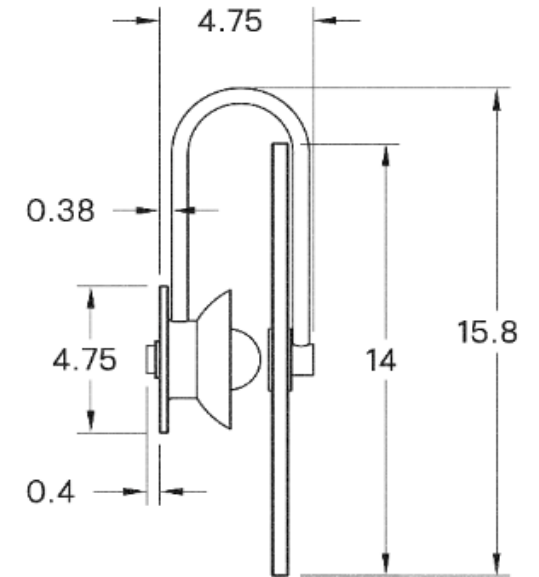

DIMENSIONAL DRAWING

CERTIFICATIONS

CE, Damp Locations, UL and cUL Certified