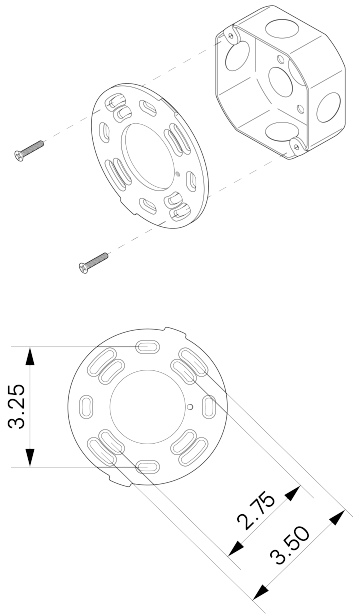

ALLIED MAKER

WAL-056

MATERIALS

Alabaster, Brass

METAL FINISHES

Available in All Standard Metal Finishes

MOUNTING HARDWARE DIAGRAM

MOUNTING

4" J-Box only. Minimum 1.25" depth

WEIGHT

11.5 lb

LAMPING

E12 or E14 Screw Base. Type G16.5 Lamps

BULB INCLUDED (120V USA)

Feit 5.5W E12 Bulb

BULB INCLUDED (240V EU)

Tala 5W Globe 240V Bulb

LAMP QUANTITY

1

BRIGHTNESS

500 Lumens

MAX WATTAGE

40W

DIMMING