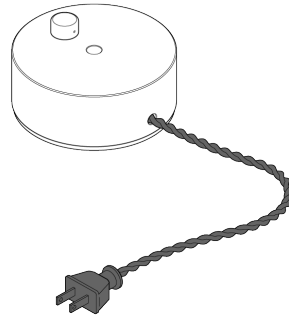

Sail Table Lamp

ALLIED MAKER

TAB-013

DESCRIPTION

The Sail collection celebrates the magic of bounce-light. A small yet powerful spotlight is concealed within a cone shade. The spotlight shoots upwards, bouncing off a 13" diameter brass disc which reflects a beautiful glow of soft light. Its solid-brass swivel allows for full rotation of the reflective disc. At any moment a user can adjust the light left, right, forwards, or against the wall. Sail feels simple yet expressive, merging our artisan craftsmanship and quality materials with a fun interactive element that is quintessential to creating different lighting moods.

MATERIALS

Brass

METAL FINISHES

Available in All Standard Metal Finishes

MOUNTING HARDWARE DIAGRAM

LAMPING

GU-10 Bi-Pin Base. Type MR16 Lamps

BULB INCLUDED (120V USA)

Emery Allen 7W GU10 Bulb

BULB INCLUDED (240V EU)

Emery Allen 7W GU10 240V Bulb

LAMP QUANTITY

1

BRIGHTNESS

520 Lumens

MAX WATTAGE