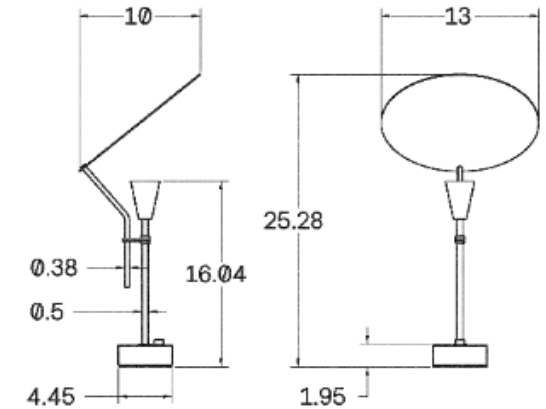

Sail Table Lamp

ALLIED MAKER

TAB-013

DESCRIPTION

The Sail collection celebrates the magic of bounce-light. A small yet powerful spotlight is concealed within a cone shade. The spotlight shoots upwards, bouncing off a 13" diameter brass disc which reflects a beautiful glow of soft light. Its solid-brass swivel allows for full rotation of the reflective disc. At any moment a user can adjust the light left, right, forwards, or against the wall. Sail feels simple yet expressive, merging our artisan craftsmanship and quality materials with a fun interactive element that is quintessential to creating different lighting moods.

Emery Allen 7W GU10 Bulb

BULB INCLUDED (240V EU)

Emery Allen 7W GU10 240V Bulb

LAMP QUANTITY

1

BRIGHTNESS

520 Lumens

MAX WATTAGE

9W

DIMMING

Universal

DIMENSIONAL DRAWING

MOUNTING

Universal

WEIGHT

11.5 lb