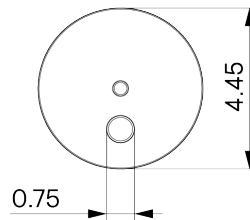

Sail Table Lamp

ALLIED MAKER

TAB-013

DESCRIPTION

The Sail collection celebrates the magic of bounce-light. A small yet powerful spotlight is concealed within a cone shade. The spotlight shoots upwards, bouncing off a 13" diameter brass disc which reflects a beautiful glow of soft light. Its solid-brass swivel allows for full rotation of the reflective disc. At any moment a user can adjust the light left, right, forwards, or against the wall. Sail feels simple yet expressive, merging our artisan craftsmanship and quality materials with a fun interactive element that is quintessential to creating different lighting moods.

MATERIALS

Brass

METAL FINISHES

Available in All Standard Metal Finishes

MOUNTING HARDWARE DIAGRAM

LAMPING

GU-10 Bi-Pin Base. Type MR16 Lamps

BULB INCLUDED (120V USA)

Emery Allen 7W GU10 Bulb

BULB INCLUDED (240V EU)

Emery Allen 7W GU10 240V Bulb

LAMP QUANTITY

1

BRIGHTNESS

520 Lumens

MAX WATTAGE

9W

DIMMING

Universal