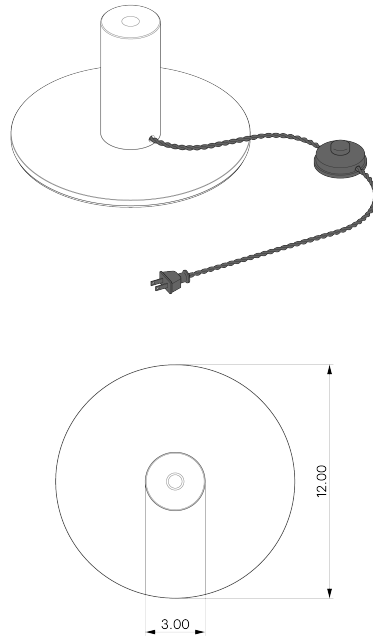

Sail Floor Lamp

ALLIED MAKER

FLO-007

DESCRIPTION

The Sail collection celebrates the magic of bounce-light. A small yet powerful spotlight is concealed within a cone shade. The spotlight shoots upwards, bouncing off a large brass disc which reflects a beautiful glow of soft light. Its solid-brass swivel allows for full rotation of the reflective disc. A user can adjust the light left, right, forwards, or against the wall at any moment. Sail feels expressive yet straightforward, merging our artisan craftsmanship and quality materials with a fun interactive element to create different lighting moods.

MATERIALS

Brass

METAL FINISHES

Available in All Standard Metal Finishes

MOUNTING HARDWARE DIAGRAM

LAMPING

E26 or E27 Screw Base. Type R Lamps

BULB INCLUDED (120V USA)

Philips 12W Bulb

BULB INCLUDED (240V EU)

Philips 5W 240V Bulb

LAMP QUANTITY

1

BRIGHTNESS

1600 Lumens

MAX WATTAGE

20W

DIMMING

Universal