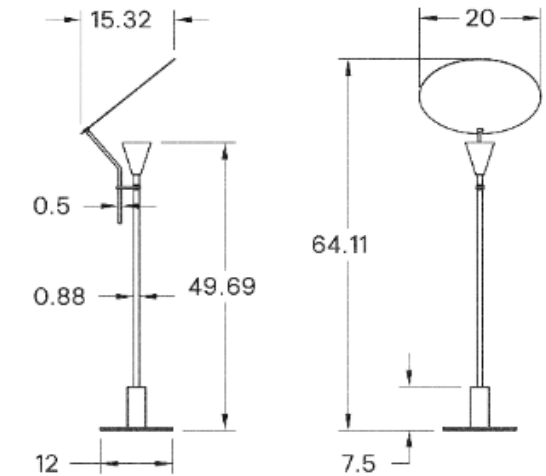

## BRIGHTNESS

1600 Lumens

## DIMENSIONAL DRAWING