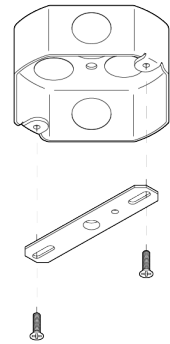

Rein Pendant 12"

DESCRIPTION

Leather straps pass through slots that are hand carved into this spun-metal dome. The straps provide structural suspension while also allowing electrical cables to pass through - illuminating the glass diffuser within.

MATERIALS

Brass, Glass, Leather

METAL FINISHES

Available in All Standard Metal Finishes

GLASS FINISHES

Opal

MOUNTING HARDWARE DIAGRAM

LAMPING

E26 or E27 Screw Base. Type A Lamps

BULB INCLUDED (120V USA)

Philips 12W Bulb

BULB INCLUDED (240V EU)

Emery Allen 8.5W 240V Bulb

LAMP QUANTITY

1

BRIGHTNESS

1600 Lumens

MAX WATTAGE

20W

DIMMING

Universal