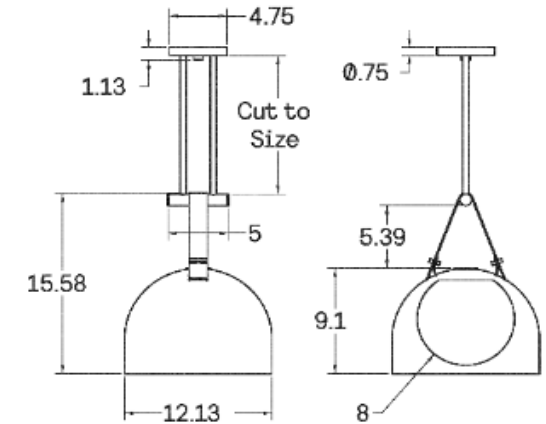

## MOUNTING HARDWARE DIAGRAM

## BRIGHTNESS

1600 Lumens

## DIMENSIONAL DRAWING