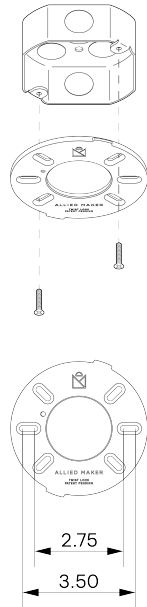

Prism Pendant 55"

ALLIED MAKER

CEI-091

SALES@ALLIEDMAKER.COM

(212) 334-7333

81 FRANKLIN ST. NYC

HANDCRAFTED IN USA

Prism Pendant 55"

CEI-091

MATERIALS

Brass, Glass

METAL FINISHES

Available in All Standard Metal Finishes

GLASS FINISHES

Frosted, Skytek, Smoked

MOUNTING HARDWARE DIAGRAM