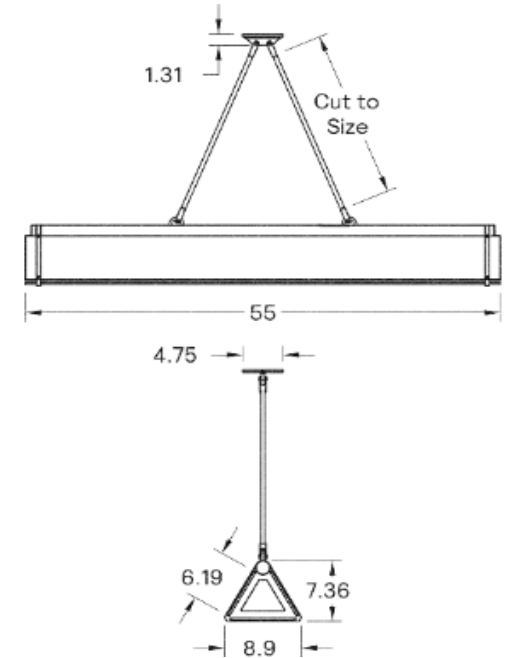

DIMENSIONAL DRAWING

CERTIFICATIONS

CE, Damp Locations, UL and cUL Certified