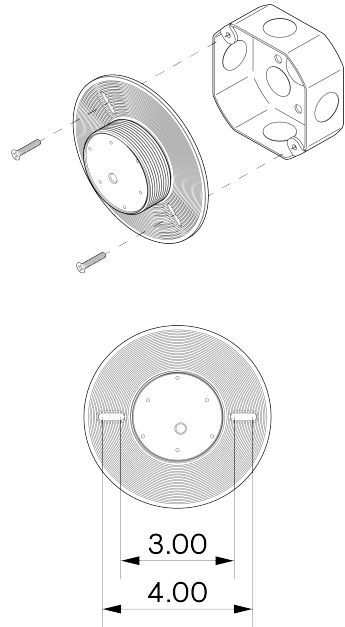

Porto Mini

ALLIED MAKER

WAC-078

DESCRIPTION

Introducing the Porto Mini, the perfect blend of luxury and simplicity, that can be used as a flush-mount or sconce. The mushroom-shaped globe is crafted from thick opal crystal, which has been bead-blasted to create a smooth matte texture that enhances light diffusion and the glass finish. The internal hardware is machined from a solid aluminum billet, which has been anodized black to improve thermal performance and ensure that the high-quality LED module lasts for decades and can be easily replaced. The canopy is machined from solid brass and features a subtle radius offering the perfect canvas for Allied Maker artisans to apply our signature patinas.

MATERIALS

Brass, Glass

METAL FINISHES

Available in All Standard Metal Finishes

GLASS FINISHES

Matte White

MOUNTING HARDWARE DIAGRAM

MOUNTING

1

BRIGHTNESS

900 Lumens

MAX WATTAGE

9W

DIMMING

LED+

DIMENSIONAL DRAWING