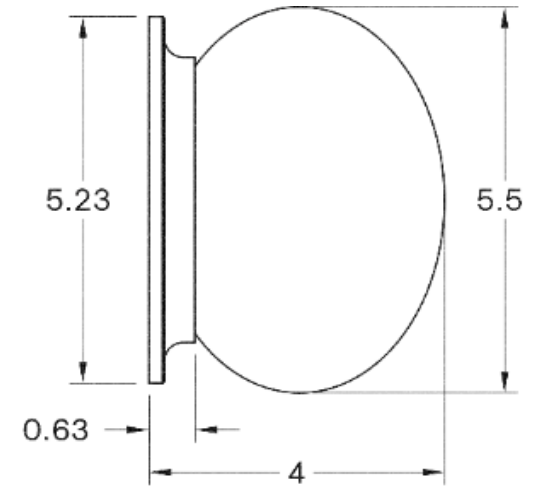

Porto Mini

ALLIED MAKER

WAC-078

DESCRIPTION

Introducing the Porto Mini, the perfect blend of luxury and simplicity, that can be used as a flush-mount or sconce. The mushroom-shaped globe is crafted from thick opal crystal, which has been bead-blasted to create a smooth matte texture that enhances light diffusion and the glass finish. The internal hardware is machined from a solid aluminum billet, which has been anodized black to improve thermal performance and ensure that the high-quality LED module lasts for decades and can be easily replaced. The canopy is machined from solid brass and features a subtle radius offering the perfect canvas for Allied Maker artisans to apply our signature patinas.

1

BRIGHTNESS

900 Lumens

MAX WATTAGE

9W

DIMMING

LED+

DIMENSIONAL DRAWING