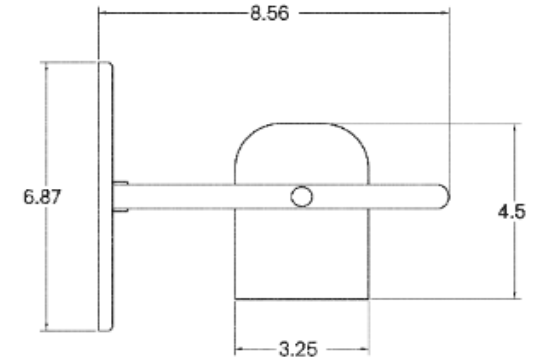

520 Lumens

**MAX WATTAGE**

9W

**DIMMING**

Universal

**DIMENSIONAL DRAWING**

**MOUNTING**

Universal