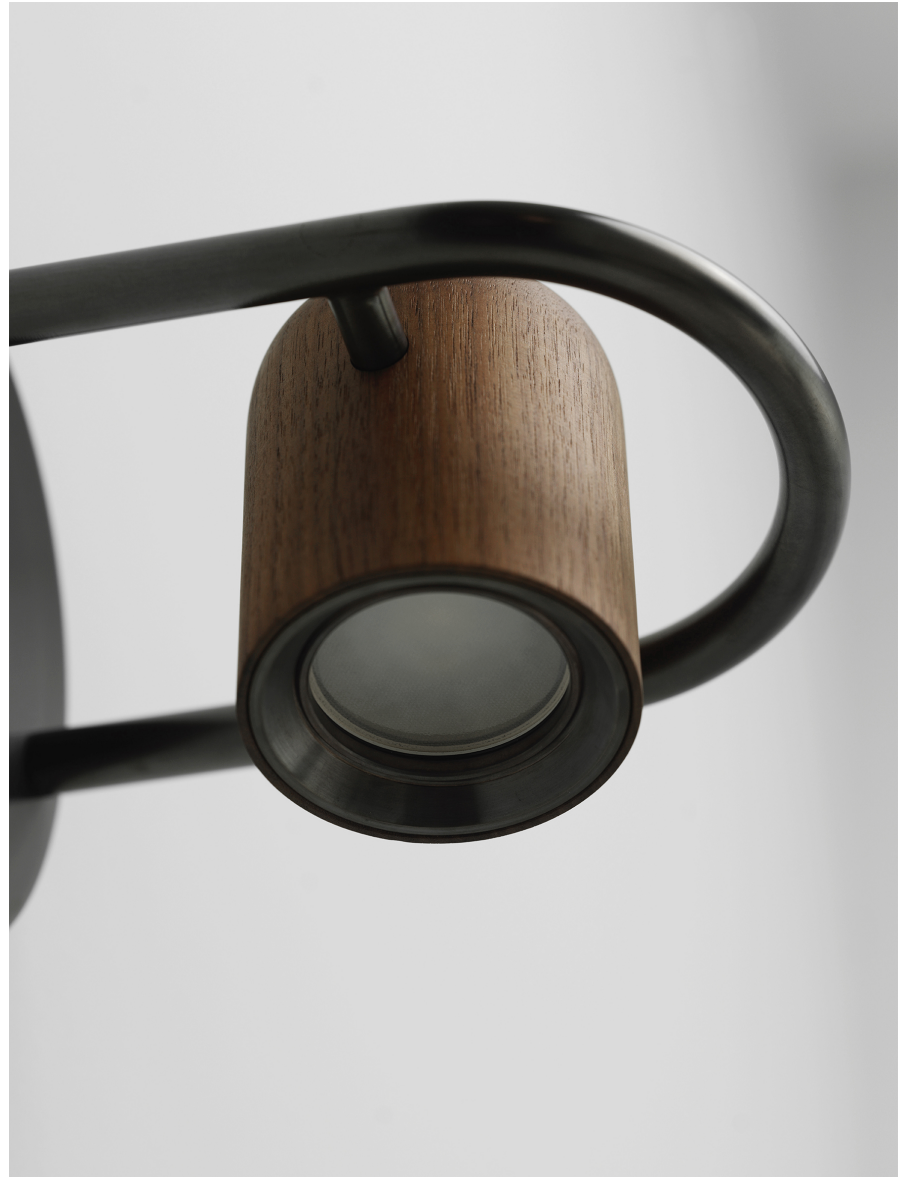

Pivot

  
ALLIED MAKER

WAC-037

**DESCRIPTION**

A turned hardwood shade rotates 180° up or down; throwing a spotlight downwards for task lighting or against the wall for an ambient reflective glow. Can be mounted on the wall or ceiling.

**MATERIALS**

Brass, Wood

**METAL FINISHES**

Available in All Standard Metal Finishes

**WOOD FINISHES**

Available in All Standard Wood Finishes

**MOUNTING HARDWARE DIAGRAM**

**LAMPING**

GU-10 Bi-Pin Base. Type MR16 Lamps

**BULB INCLUDED (120V USA)**

Emery Allen 7W GU10 Bulb

**BULB INCLUDED (240V EU)**

Emery Allen 7W GU10 240V Bulb

**LAMP QUANTITY**

1

**BRIGHTNESS**

520 Lumens

**MAX WATTAGE**

9W

**DIMMING**

Universal

**DIMENSIONAL DRAWING**

**MOUNTING**

Universal