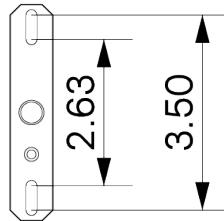

DESCRIPTION

A turned hardwood shade rotates 180° up or down; throwing a spotlight downwards for task lighting or against the wall for an ambient reflective glow. Can be mounted on the wall or ceiling.

MATERIALS

Brass, Wood

METAL FINISHES

Available in All Standard Metal Finishes

WOOD FINISHES

Available in All Standard Wood Finishes

MOUNTING HARDWARE DIAGRAM

LAMPING

GU-10 Bi-Pin Base. Type MR16 Lamps

BULB INCLUDED (120V USA)

Emery Allen 7W GU10 Bulb

BULB INCLUDED (240V EU)

Emery Allen 7W GU10 240V Bulb

LAMP QUANTITY

1

BRIGHTNESS

520 Lumens

MAX WATTAGE

9W

DIMMING

Universal