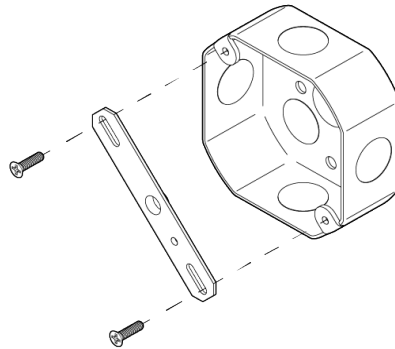

DESCRIPTION

A turned hardwood shade rotates 180° up or down; throwing a spotlight downwards for task lighting or against the wall for an ambient reflective glow. Can be mounted on the wall or ceiling.

MATERIALS

Brass, Wood

METAL FINISHES

Available in All Standard Metal Finishes

WOOD FINISHES

Available in All Standard Wood Finishes

MOUNTING HARDWARE DIAGRAM

LAMPING

GU-10 Bi-Pin Base. Type MR16 Lamps

BULB INCLUDED (120V USA)

Emery Allen 7W GU10 Bulb

BULB INCLUDED (240V EU)

Emery Allen 7W GU10 240V Bulb

LAMP QUANTITY

1

BRIGHTNESS

520 Lumens

MAX WATTAGE

9W

DIMMING

Universal