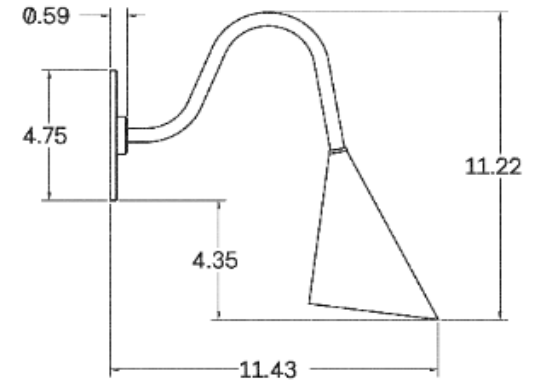

Feit 5.5W E12 Bulb

**BULB INCLUDED (240V EU)**

Tala 5W Globe 240V Bulb

**LAMP QUANTITY**

1

**BRIGHTNESS**

500 Lumens

**MAX WATTAGE**

40W

**DIMMING**

LED+

**DIMENSIONAL DRAWING**

**MOUNTING**

Universal

**WEIGHT**

2.25 lb