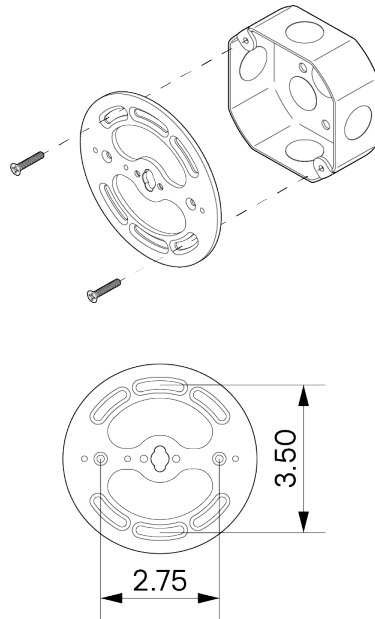

**MATERIALS**

Brass

**METAL FINISHES**

Available in All Standard Metal Finishes

**MOUNTING HARDWARE DIAGRAM**

**LAMPING**

E12 or E14 Screw Base. Type G16.5 Lamps

**BULB INCLUDED (120V USA)**

Feit 5.5W E12 Bulb

**BULB INCLUDED (240V EU)**

Tala 5W Globe 240V Bulb

**LAMP QUANTITY**

1

**BRIGHTNESS**

500 Lumens

**MAX WATTAGE**

40W

**DIMMING**

LED+

**DIMENSIONAL DRAWING**

**MOUNTING**

Universal

**WEIGHT**

2.25 lb