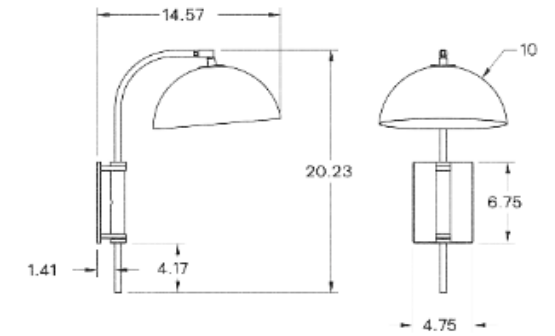

MOUNTING	WEIGHT
Universal	7.75 lb

**LAMPING**

G8 Bi-Pin Base. Type T Lamps

**BULB INCLUDED (120V USA)**

Emery Allen 4.5W G8 Bulb

**BULB INCLUDED (240V EU)**

Emery Allen 4.5W G8 240V Bulb

**LAMP QUANTITY**

1

**BRIGHTNESS**

450 Lumens

**MAX WATTAGE**

6W

**DIMMING**

LED+

**DIMENSIONAL DRAWING**