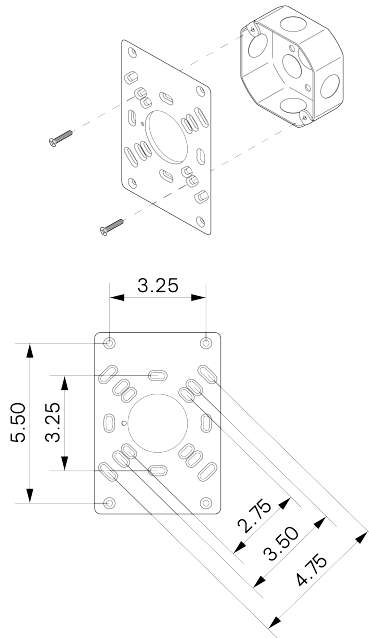

Pigalle Sconce

ALLIED MAKER

WAL-032

**DESCRIPTION**

Hand-spun brass dome shade. Bent brass tube supported through a machined wood bracket. Solid brass backplate to cover electrical box.

**MATERIALS**

Brass, Glass, Wood

MOUNTING	WEIGHT
Universal	7.75 lb

**LAMPING**

G8 Bi-Pin Base. Type T Lamps

**BULB INCLUDED (120V USA)**

Emery Allen 4.5W G8 Bulb

**BULB INCLUDED (240V EU)**

Emery Allen 4.5W G8 240V Bulb

**LAMP QUANTITY**

1

**BRIGHTNESS**

450 Lumens

**MAX WATTAGE**

6W

**DIMMING**

LED+

**DIMENSIONAL DRAWING**