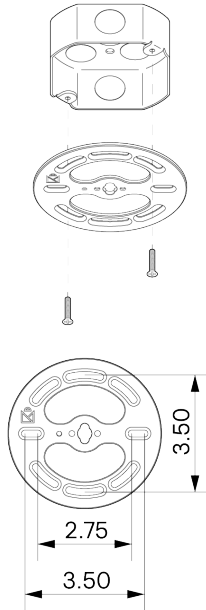

Perforated Arc Dome 20"

ALLIED MAKER

CEI-060

MATERIALS

Brass, Glass, Wood

METAL FINISHES

Available in All Standard Metal Finishes

GLASS FINISHES

Clear, Frosted, Matte White, Opal, Smoked

WOOD FINISHES

Available in All Standard Wood Finishes

MOUNTING HARDWARE DIAGRAM

MOUNTING

Universal

WEIGHT

23.25 lb

LAMPING

E26 or E27 Screw Base. Type A Lamps

BULB INCLUDED (120V USA)

Philips 12W Bulb

BULB INCLUDED (240V EU)

Emery Allen 8.5W 240V Bulb

LAMP QUANTITY

1

BRIGHTNESS

1600 Lumens

MAX WATTAGE

20W

DIMMING

Universal