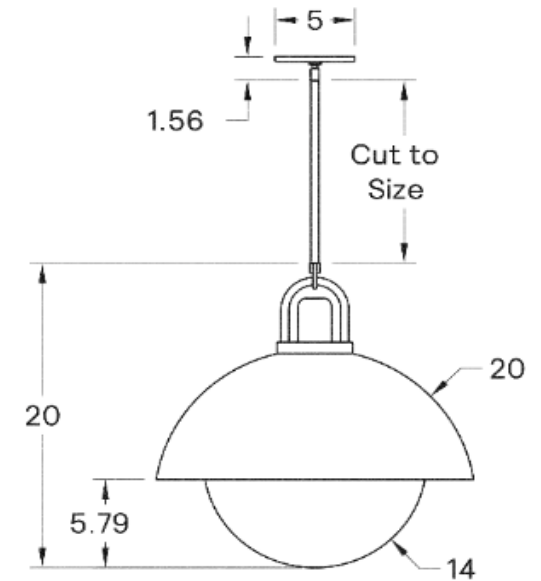

Universal

WEIGHT

23.25 lb

LAMPING

E26 or E27 Screw Base. Type A Lamps

BULB INCLUDED (120V USA)

Philips 12W Bulb

BULB INCLUDED (240V EU)

Universal

DIMENSIONAL DRAWING

CERTIFICATIONS

CE, Damp Locations, UL and cUL Certified