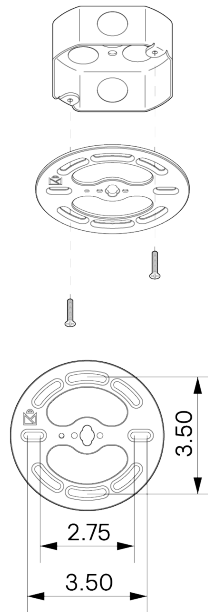

Perforated Arc Dome 14"

ALLIED MAKER

CEI-059

Perforated Arc Dome 14"

DESCRIPTION

This fixture features a 14" hand-spun brass perforated dome, with hand-blown glass that provides pleasant surface diffusion while also complimenting the light's overall form. The carefully shaped arc of the bent brass, and the hand-turned wood topper serve both an aesthetic and functional purpose. This pendant hangs from suspension tube that is cut to size.

MOUNTING HARDWARE DIAGRAM

| MOUNTING | WEIGHT |
|-----------|----------|
| Universal | 12.75 lb |

LAMPING

E26 or E27 Screw Base. Type A Lamps

BULB INCLUDED (120V USA)

Philips 12W Bulb

BULB INCLUDED (240V EU)