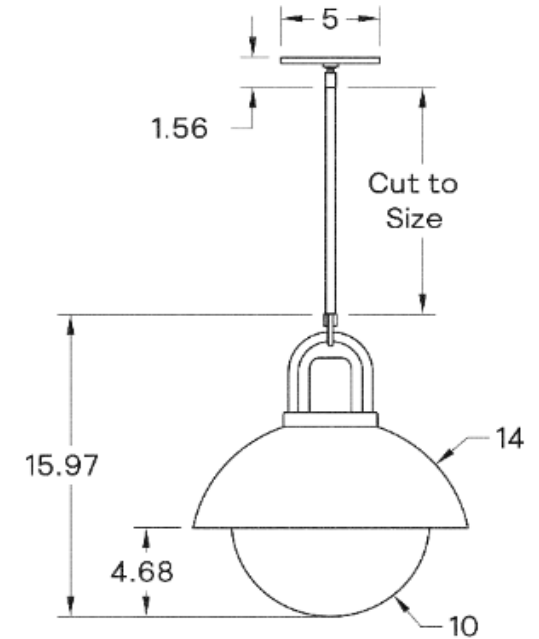

Perforated Arc Dome 14"

ALLIED MAKER

CEI-059

Perforated Arc Dome 14"

DESCRIPTION

This fixture features a 14" hand-spun brass perforated dome, with hand-blown glass that provides pleasant surface diffusion while also complimenting the light's overall form. The carefully shaped arc of the bent brass, and the hand-turned wood topper serve both an aesthetic and functional purpose. This pendant hangs from suspension tube that is cut to size.

MOUNTING HARDWARE DIAGRAM

| MOUNTING | WEIGHT |
|-----------|----------|
| Universal | 12.75 lb |

LAMPING

E26 or E27 Screw Base. Type A Lamps

BULB INCLUDED (120V USA)

Philips 12W Bulb

BULB INCLUDED (240V EU)

Universal

DIMENSIONAL DRAWING

CERTIFICATIONS

CE, Damp Locations, UL and cUL Certified