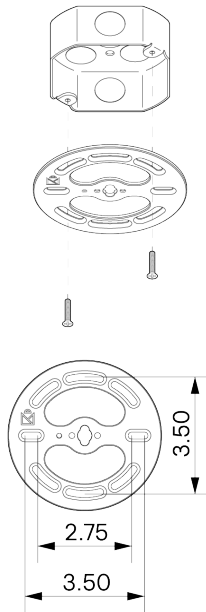

Perforated Arc Dome 10"

ALLIED MAKER

CEI-058

MATERIALS

Brass, Glass, Wood

METAL FINISHES

Available in All Standard Metal Finishes

GLASS FINISHES

Clear, Frosted, Matte White, Opal, Smoked

WOOD FINISHES

Available in All Standard Wood Finishes

MOUNTING HARDWARE DIAGRAM

MOUNTING

Universal

WEIGHT

8.75 lb

LAMPING

E26 or E27 Screw Base. Type A Lamps

BULB INCLUDED (120V USA)

Philips 9.5W Bulb

BULB INCLUDED (240V EU)

Emery Allen 8.5W 240V Bulb

LAMP QUANTITY

1

BRIGHTNESS

1100 Lumens

MAX WATTAGE

15W

DIMMING

Universal