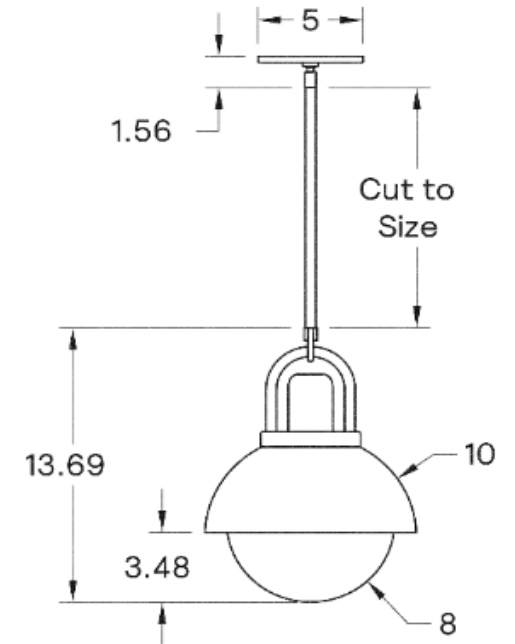

Universal

WEIGHT

8.75 lb

LAMPING

E26 or E27 Screw Base. Type A Lamps

BULB INCLUDED (120V USA)

Philips 9.5W Bulb

BULB INCLUDED (240V EU)

Universal

DIMENSIONAL DRAWING

CERTIFICATIONS

CE, Damp Locations, UL and cUL Certified